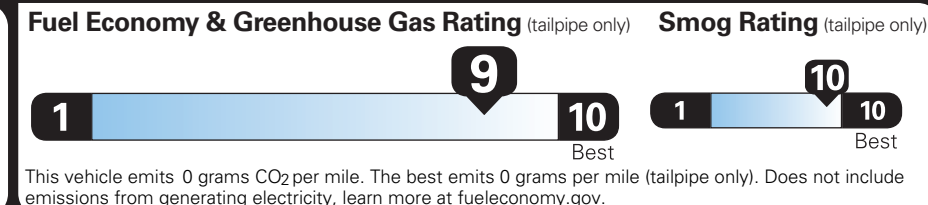

Actual results will vary for many reasons, including driving conditions and how you drive and maintain your vehicle. The average new vehicle gets 28 MPG and costs $8,000 to fuel over 5 years. Cost estimates are based on 15,000 miles per year at $1.4 per kW-hr. MPGe is miles per gasoline gallon equivalent. Vehicle emissions are a significant cause of climate change and smog.

fueleconomy.gov

Calculate personalized estimates and compare vehicles

Smartphone QR Code™

GOVERNMENT 5-STAR SAFETY RATINGS

Overall Vehicle Score **Not Rated**

Based on the combined ratings of frontal, side and rollover. Should ONLY be compared to other vehicles of similar size and weight.

Frontal Crash Driver Passenger **Not Rated Not Rated**

Based on the risk of injury in a frontal impact. Should ONLY be compared to other vehicles of similar size and weight.

Side Crash Front seat Rear seat **Not Rated Not Rated**

Based on the risk of injury in a side impact.

Rollover **★★★★**

Based on the risk of rollover in a single-vehicle crash.

Star ratings range from 1 to 5 stars (★★★★★), with 5 being the highest. Source: National Highway Traffic Safety Administration (NHTSA). www.safercar.gov or 1-888-327-4236