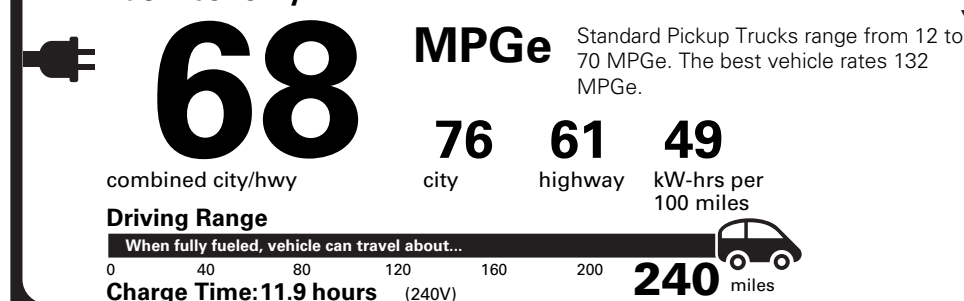

- .ZERO EMISSIONS VEHICLE
- .275/60R20 BSW ALL-SEASON
- .ELECTRIC DRIVE E-LOCK RR AXLE
- 8250# GVWR PACKAGE
- MOBILE POWER CORD (120V/240V) 500.00
- BEDLINER-TOUGHBED SPRAYIN*ACCY 595.00

PRICE INFORMATION

BASE PRICE	\$54,995.00
TOTAL OPTIONS/OTHER	6,095.00
TOTAL VEHICLE & OPTIONS/OTHER	61,090.00
DESTINATION & DELIVERY	1,995.00

EPA DOT

Fuel Economy and Environment

Electric Vehicle

Fuel Economy

You save **\$2,750** in fuel costs over 5 years compared to the average new vehicle.