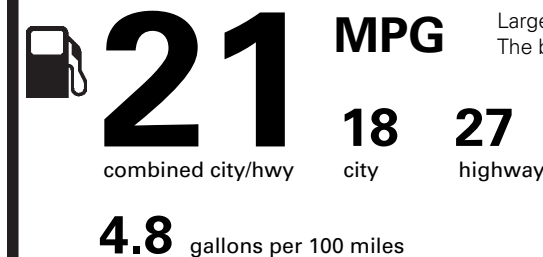

(MSRP)

- NO CHARGE
- NO CHARGE
- 1,500.00
- NO CHARGE
- NO CHARGE

PRICE INFORMATION

BASE PRICE	MSRP	\$59,870.00
TOTAL OPTIONS/OTHER		1,500.00
TOTAL VEHICLE & OPTIONS/OTHER		61,370.00
DESTINATION & DELIVERY		995.00

EPA DOT Fuel Economy and Environment

Gasoline Vehicle

Fuel Economy

Large Cars range from 14 to 103 MPG. The best vehicle rates 136 MPGe.

You spend **\$2,250**

more in fuel costs over 5 years compared to the average new vehicle.