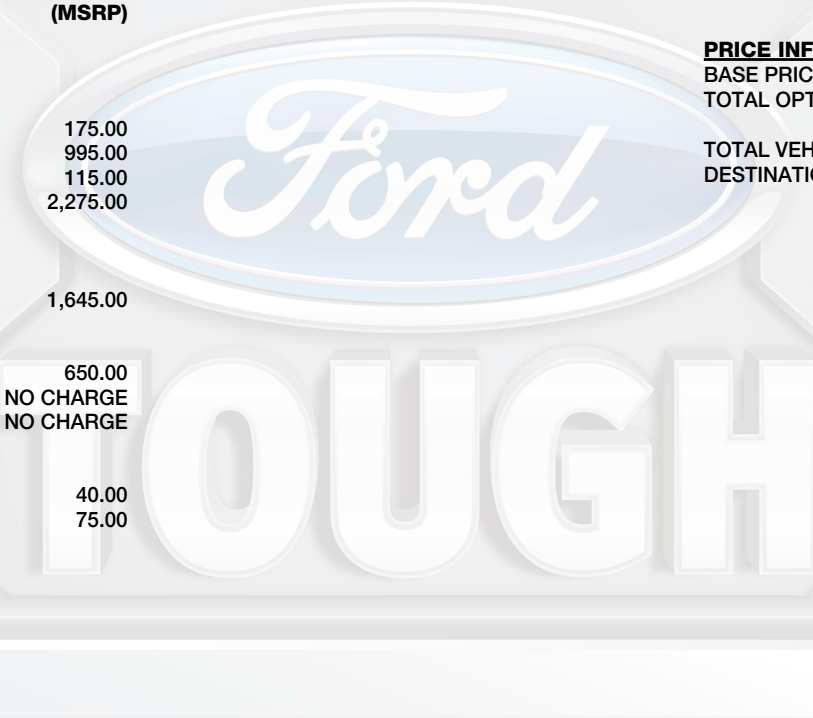

FUNCTIONAL

- 8.0" CTR STACK TOUCHSCREEN
- AM/FM STEREO W/6 SPEAKERS
- APPLE CARPLAY™ AND ANDROID AUTO™
- BATTERY SAVER FEATURE
- CARGO BOX TIE DOWN HOOKS
- ELECTRIC PARKING BRAKE
- ELECTRONIC PWR ASST STEER
- FADE-TO-OFF INTERIOR LIGHT
- FORDPASS™ CONNECT
- PRE-COLLISION ASSIST W/AEB
- REAR VIEW CAMERA
- REMOTE KEYLESS ENTRY
- REMOTE START- FORDPASS APP

SAFETY/SECURITY

- AIRBAGS - SAFETY CANOPY®
- BELT-MINDER CHIME
- LATCH CHILD SAFETY SYSTEM
- PERIMETER ALARM
- SECURILOCK® ANTI-THEFT SYS
- TIRE PRESSURE MONIT SYS

WARRANTY

- 3YR/36,000 BUMPER / BUMPER
- 5YR/60,000 POWERTRAIN
- 5YR/60,000 ROADSIDE ASSIST
- 8YR/100,000 HYBRID UNIQUE
- -COMPONENTS IF EQUIPPED

INCLUDED ON THIS VEHICLE

EQUIPMENT GROUP 300A

OPTIONAL EQUIPMENT/OTHER

- FLR LNRS W/CARPETED MATS 175.00
- POWER MOON ROOF 995.00
- FULL SIZE SPARE TIRE 115.00
- XLT LUXURY PACKAGE 2,275.00
- .TRAILER HITCH RECEIVER
- .POWER 8-WAY DRIVER SEAT
- .BEDLINER-MODULAR HARD DROP-IN
- BLACK APPEARANCE PKG 1,645.00
- .225/60 R18 A/S BSW TIRES
- .18" MACH-FACE EBONY ALUM WHEEL
- FORD CO-PILOT360 650.00
- 50 STATE EMISSIONS NO CHARGE
- FRONT LICENSE PLATE BRACKET NO CHARGE

DEALER INSTALLED OPTIONS

- Tailgate Lock 40.00
- Wheel Lock Kit 75.00

(MSRP)

PRICE INFORMATION

BASE PRICE	(MSRP)	$26,315.00
TOTAL OPTIONS/OTHER		5,970.00
TOTAL VEHICLE & OPTIONS/OTHER		32,285.00
DESTINATION & DELIVERY		1,595.00

EPA DOT Fuel Economy and Environment

Gasoline Vehicle

Fuel Economy

26 MPG
combined city/hwy

23 MPG
city

30 MPG
highway

3.8 gallons per 100 miles

Small Pickup Trucks range from 18 to 37 MPG. The best vehicle rates 140 MPGe.

You spend $750 more in fuel costs over 5 years compared to the average new vehicle.

Annual fuel cost $2,100

Fuel Economy & Greenhouse Gas Rating (tailpipe only) **Smog Rating** (tailpipe only)

5 (Best) **6** (Best)

This vehicle emits 342 grams CO₂ per mile. The best emits 0 grams per mile (tailpipe only). Producing and distributing fuel also create emissions; learn more at fueleconomy.gov.

Actual results will vary for many reasons, including driving conditions and how you drive and maintain your vehicle. The average new vehicle gets 28 MPG and costs $9,750 to fuel over 5 years. Cost estimates are based on 15,000 miles per year at $3.60 per gallon. MPGe is miles per gasoline gallon equivalent. Vehicle emissions are a significant cause of climate change and smog.

fueleconomy.gov

Calculate personalized estimates and compare vehicles

GOVERNMENT 5-STAR SAFETY RATINGS

Overall Vehicle Score ★★★★★

Based on the combined ratings of frontal, side and rollover. Should ONLY be compared to other vehicles of similar size and weight.

Frontal Crash	Driver	★★★★★
	Passenger	★★★★★

Based on the risk of injury in a frontal impact. Should ONLY be compared to other vehicles of similar size and weight.

Side Crash	Front seat	★★★★★
	Rear seat	★★★★★

Based on the risk of injury in a side impact.

Rollover ★★★★★

Based on the risk of rollover in a single-vehicle crash.

Star ratings range from 1 to 5 stars (★★★★★), with 5 being the highest. Source: National Highway Traffic Safety Administration (NHTSA). www.safercar.gov or 1-888-327-4236

FordPass Connect™

1. Download the FordPass™ app* and you can:
2. **Access Vehicle Control Features**
3. Remotely start, lock and unlock your vehicle.
   - Locate your vehicle and check approximate fuel range.
   - Receive vehicle health alerts.
4. **Activate 4G LTE Wi-Fi Hotspot**
5. New vehicles include a 3-month or 3GB data (whichever comes first) Wi-Fi trial.
   - Connect up to ten Wi-Fi-equipped devices.

The FordPass Connect™ modem is active and sending vehicle data (e.g., diagnostics) to Ford. See in-vehicle Settings for connectivity options.

Insist on Ford Protect! The only extended service plan fully backed by Ford and honored at every Ford dealership in the U.S., Canada and Mexico. See your Ford dealer or visit www.FordOwner.com.