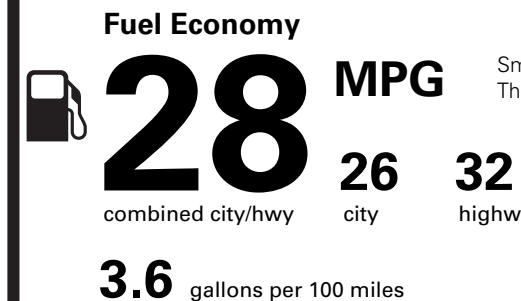

INTERIOR

- 1-TOUCH DOWN DRIVER WINDOW
  ALUMINUM SPORT PEDALS
  CLTH/VINYL BKT FRONT SEATS
  DUAL ZONE AUTO CLIMATE CTL
  MAP POCKETS-PASSENGER
  POWERPOINTS - 12V
  REAR SEAT CUPHOLDERS AND ARMREST
  RED STITCH ACCENTS
  ROTARY GEAR SHIFT DIAL
  SPORT BUCKET FRONT SEATS
  STEERING WHEEL - FLAT
  BOTTOM W/ RED STITCH
  USB A AND C

FUNCTIONAL

- AUTO START STOP TECH
  BLIS W/CROSS-TRAFFIC ALERT
  ELECTRIC PARKING BRAKE
  FORDPASS™ CONNECT
  INTELLIGENT ACCESS W/PUSH BUTTON START
  REFRESH95
  SIRIUSXM@ W/360L- NA AK&HI
  SPORT-TUNED SUSPENSION

SAFETY/SECURITY

- ADVANCETRAC™ WITH RSC@
  AIRBAG - DRIVER KNEE
  AIRBAGS - DUAL STAGE FRONT
  AIRBAGS - FRONT SEAT MOUNTED SIDE IMPACT
  AIRBAGS - SAFETY CANOPY@
  LATCH CHILD SAFETY SYSTEM
  SOS POST-CRASH ALERT SYS™
  TIRE PRESSURE MONIT SYS

WARRANTY

- 3YR/36,000 BUMPER / BUMPER
  5YR/60,000 POWERTRAIN
  5YR/60,000 ROADSIDE ASSIST

INCLUDED ON THIS VEHICLE

(MSRP)

EQUIPMENT GROUP 300A

OPTIONAL EQUIPMENT/OTHER

Table listing optional equipment and their MSRP values, including items like Rock Met Painted Wheel, Heated Steering Wheel, and Adaptive Speed Control.

PRICE INFORMATION

Table showing price breakdown: Base Price ($32,660.00), Total Options/Other ($1,490.00), Total Vehicle & Options/Other ($34,150.00), and Total Savings ($750.00).

EPA DOT

Fuel Economy and Environment

Gasoline Vehicle

Small SUVs range from 14 to 123 MPG. The best vehicle rates 140 MPGe.

You save $0 in fuel costs over 5 years compared to the average new vehicle.

Annual fuel cost $1,950