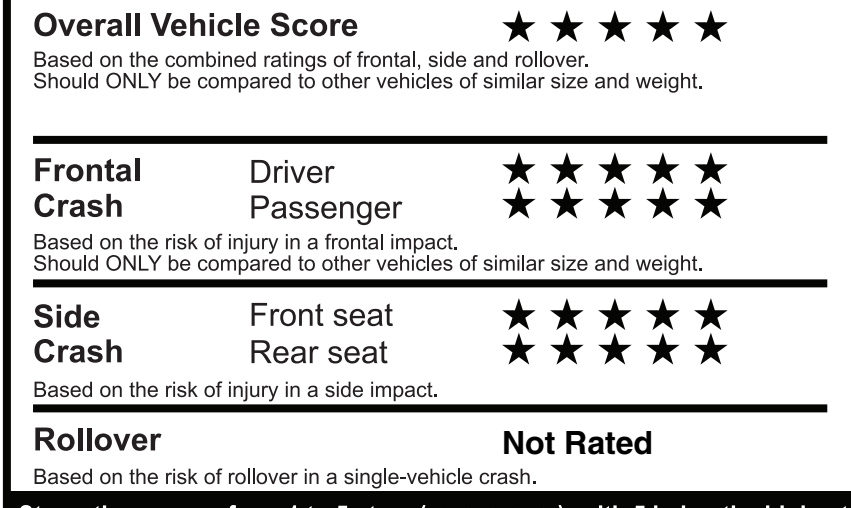

GOVERNMENT 5-STAR SAFETY RATINGS

Star ratings range from 1 to 5 stars (★★★★★), with 5 being the highest. Source: National Highway Traffic Safety Administration (NHTSA). www.safercar.gov or 1-888-327-4236

WARNING: Operating, servicing and maintaining a passenger vehicle, pickup truck, van, or off-road vehicle can expose you to chemicals including engine exhaust, carbon monoxide, phthalates, and lead, which are known to the State of California to cause cancer and birth defects or other reproductive harm. To minimize exposure, avoid breathing exhaust, do not idle the engine except as necessary, service your vehicle in a well-ventilated area and wear gloves or wash your hands frequently when servicing your vehicle. For more information go to www.P65Warnings.ca.gov/passenger-vehicle.

THE LINCOLN WAY™ APP

Your Dashboard of Services & Features

Download the Lincoln Way app* and you can:

- Remotely start, lock and unlock your vehicle
- Locate your vehicle and check approximate fuel range
- Receive vehicle health alerts

The Lincoln Connect™ modem is active and sending vehicle data (e.g., diagnostics) to Lincoln. See in-vehicle Settings for connectivity options.

Lincoln Protect™

Insist on Lincoln Protect! The only extended service plan fully backed by Lincoln and honored at every Lincoln dealership in the U.S., Canada and Mexico. See your Lincoln dealer or visit www.LincolnOwner.com

SCAN OR TEXT 5LRGL05656 TO 59173

www.lincoln.com/help/privacy-terms/