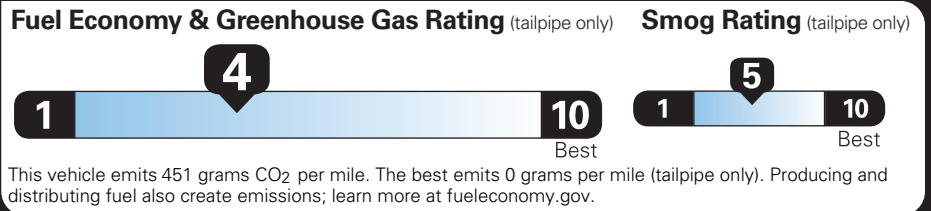

Actual results will vary for many reasons, including driving conditions and how you drive and maintain your vehicle. The average new vehicle gets 28 MPG and costs $9,750 to fuel over 5 years. Cost estimates are based on 15,000 miles per year at $3.60 per gallon. MPGe is miles per gasoline gallon equivalent. Vehicle emissions are a significant cause of climate change and smog.

fuelconomy.gov

Calculate personalized estimates and compare vehicles