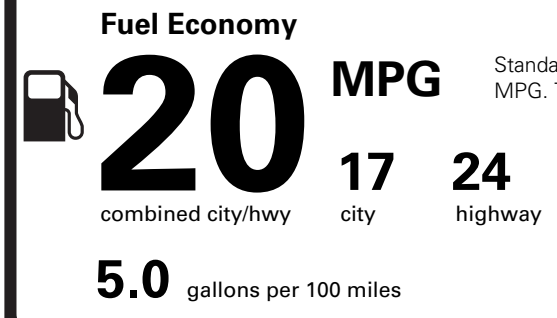

SAFETY/SECURITY

- ADVANCETRAC™ WITH RSC®
- AIRBAGS - SAFETY CANOPY®
- AIRBAGS-DRVR&PASS KNEE
- AIRBAGS-DUAL-STAGE FRONT
- AUTO HIGH BEAMS
- PERIMETER ALARM
- PERSONAL SAFETY SYSTEM™
- PRE-COLLISION ASSIST W/AEB
- TIRE PRESSURE MONITOR SYS

WARRANTY

- 4YR/50K MILE WARRANTY
- 4YR/50K PICKUPDELIVERY SVC
- 6YR/70K MI POWERTRAIN WARR

INCLUDED ON THIS VEHICLE

(MSRP)

EQUIPMENT GROUP 100A

OPTIONAL EQUIPMENT/OTHER

2024 MODEL YEAR	
PRISTINE WHITE MET 3C	750.00
.19" MACH ALUM WHL W/PREM PAIN	
.P255/60R19 A/S BSW TIRES	
FLOOR LINERS, FRONT & 2ND ROW	200.00
50 STATE EMISSIONS	NO CHARGE
FRONT LICENSE PLATE BRACKET	NO CHARGE

PRICE INFORMATION

BASE PRICE	$55,845.00
TOTAL OPTIONS/OTHER	950.00
TOTAL VEHICLE & OPTIONS/OTHER	56,795.00
DESTINATION & DELIVERY	1,395.00

(MSRP)

TOTAL MSRP $58,190.00

This label is affixed pursuant to the Federal Automobile Information Disclosure Act. Gasoline, License, and Title Fees, State and Local taxes are not included. Dealer installed options or accessories are not included unless listed above.

Whether you decide to lease or finance your vehicle, you'll find the choices that are right for you. See your Lincoln Dealer for details or visit www.lincolnafcs.com.

RB191 N RD 2X 425 000230 02 19 24

EPA DOT Fuel Economy and Environment

Gasoline Vehicle

Standard SUVs range from 13 to 102 MPG. The best vehicle rates 140 MPGe.

You spend **$3,750** more in fuel costs over 5 years compared to the average new vehicle.

Annual fuel cost **$2,700**