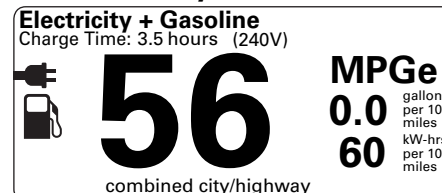

You save $0

in fuel costs over 5 years compared to the average new vehicle.