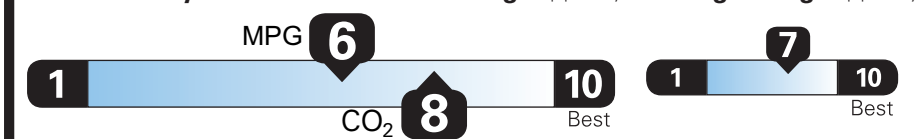

Fuel Economy & Greenhouse Gas Rating (tailpipe only) **Smog Rating** (tailpipe only)

Actual results will vary for many reasons, including driving conditions and how you drive and maintain your vehicle. The average new vehicle gets 28 MPG and costs $8,000 to fuel over 5 years. Cost estimates are based on 15,000 miles per year at $2.95 per gallon and $.14 per kW-hr. This is a dual fueled automobile. MPGe is miles per gasoline gallon equivalent. Vehicle emissions are a significant cause of climate change and smog.

fueleconomy.gov

Calculate personalized estimates and compare vehicles

GOVERNMENT 5-STAR SAFETY RATINGS

Overall Vehicle Score Not Rated

Based on the combined ratings of frontal, side and rollover. Should ONLY be compared to other vehicles of similar size and weight.

Frontal Crash Driver Passenger Not Rated Not Rated

Based on the risk of injury in a frontal impact. Should ONLY be compared to other vehicles of similar size and weight.

Side Crash Front seat Rear seat Not Rated Not Rated

Based on the risk of injury in a side impact.

Rollover Not Rated

Based on the risk of rollover in a single-vehicle crash.

Star ratings range from 1 to 5 stars (★★★★★), with 5 being the highest.

Source: National Highway Traffic Safety Administration (NHTSA).
www.safercar.gov or 1-888-327-4236

5LMYJ9YY2PNL02393

WARNING: Operating, servicing and maintaining a passenger vehicle, pickup truck, van, or off-road vehicle can expose you to chemicals including engine exhaust, carbon monoxide, phthalates, and lead, which are known to the State of California to cause cancer and birth defects or other reproductive harm. To minimize exposure, avoid breathing exhaust, do not idle the engine except as necessary, service your vehicle in a well-ventilated area and wear gloves or wash your hands frequently when servicing your vehicle. For more information go to www.P65Warnings.ca.gov/passenger-vehicle.

SCAN OR TEXT 5LPNL02393 TO 59173

Msg & Data rates may apply. Text HELP for help

www.lincoln.com/help/privacy-terms/

Lincoln Protect™

Insist on Lincoln Protect! The only extended service plan fully backed by Lincoln and honored at every Lincoln dealership in the U.S., Canada and Mexico. See your Lincoln dealer or visit www.LincolnOwner.com

1. Download the Lincoln Way app* and you can:
2. Remotely start, lock and unlock your vehicle
   - Locate your vehicle and check approximate fuel range
   - Receive vehicle health alerts

The Lincoln Connect™ modem is active and sending vehicle data (e.g., diagnostics) to Lincoln. See in-vehicle Settings for connectivity options.