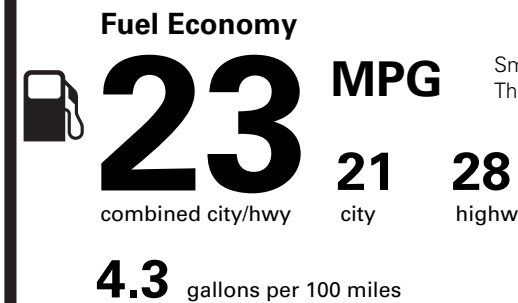

FUNCTIONAL

- AM/FM/MP3, 6 SPEAKERS
- AUTO START STOP TECH
- ELECTRONIC PWR ASST STEER
- FORD CO-PILOT360™
- FORDPASS™ CONNECT 4GWI-FI HOTSPOT TELEMATICS MODEM
- INTELL ACCESS W/PUSH START
- REAR PARKING SENSORS
- REAR VIEW CAMERA
- SIRIUSXM® W/360L- NA AK&HI
- SYNC®4A W/EVR & 12" SCREEN

SAFETY/SECURITY

- ADVANCETRAC™ WITH RSC®
- AIRBAG-DRIVER/PASS KNEE
- AIRBAGS - DUAL STAGE FRONT
- AIRBAGS - FRONT SEAT MOUNTED SIDE IMPACT
- AIRBAGS - SAFETY CANOPY®
- INDIV TIRE PRESS MONIT SYS
- LATCH CHILD SAFETY SYSTEM
- PERSONAL SAFETY SYSTEM™
- SECURILOCK® ANTI-THEFT SYS
- SOS POST-CRASH ALERT SYS™

WARRANTY

- 3YR/36,000 BUMPER / BUMPER
- 5YR/60,000 POWERTRAIN
- 5YR/60,000 ROADSIDE ASSIST

INCLUDED ON THIS VEHICLE	(MSRP)	PRICE INFORMATION	(MSRP)
EQUIPMENT GROUP 201A		BASE PRICE	$39,665.00
OPTIONAL EQUIPMENT/OTHER		TOTAL OPTIONS/OTHER	3,790.00
2024 MODEL YEAR		TOTAL VEHICLE & OPTIONS/OTHER	43,455.00
BURGUNDY VELVET MET TINT CC	495.00	DESTINATION & DELIVERY	1,495.00
.18" SPLT-SPK SLVR PTD ALUM WH			
245/60R18 A/S BSW TIRES			
HEATED STEERING WHEEL	350.00		
CONVENIENCE PACKAGE	1,250.00		
.PERIMETER ALARM			
.POWER LIFTGATE			
.REMOTE START SYSTEM			
.UNIVERSAL GARAGE DOOR OPENER			
.WIRELESS CHARGING PAD			
50 STATE EMISSIONS	NO CHARGE		
PANORAMIC VISTA ROOF	1,595.00		
MINI SPARE WHL/TIRE	100.00		
FRONT LICENSE PLATE BRACKET	NO CHARGE		

EPA DOT Fuel Economy and Environment

Gasoline Vehicle

Small SUVs range from 14 to 123 MPG. The best vehicle rates 140 MPGe.

You spend
$2,000

more in fuel costs over 5 years compared to the average new vehicle.

Annual fuel cost
$2,350

Fuel Economy & Greenhouse Gas Rating (tailpipe only) Smog Rating (tailpipe only)