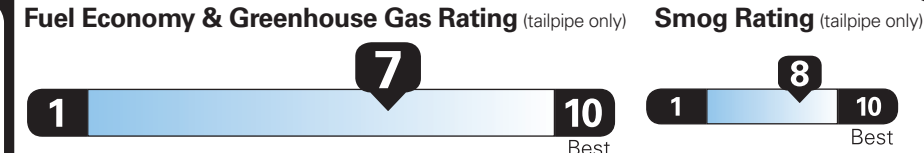

FUNCTIONAL

- BLIS W/CROSS-TRAFFIC ALERT
- ELECTRIC PARKING BRAKE
- FORDPASS™ CONNECT
- INTELLIGENT ACCESS W/PUSH BUTTON START
- PEDESTRIAN ALERT SOUNDER
- REFRESH95
- SIRIUSXM® W/360L- NA AK&HI

SAFETY/SECURITY

- ADVANCETRAC™ WITH RSC®
- AIRBAG - DRIVER KNEE
- AIRBAGS - DUAL STAGE FRONT
- AIRBAGS - FRONT SEAT MOUNTED SIDE IMPACT
- AIRBAGS - SAFETY CANOPY®
- LATCH CHILD SAFETY SYSTEM
- SOS POST-CRASH ALERT SYS™
- TIRE PRESSURE MONIT SYS

WARRANTY

- 3YR/36,000 BUMPER / BUMPER
- 5YR/60,000 ROADSIDE ASSIST
- 8YR/100,000 HYBRID UNIQUE COMPONENTS

INCLUDED ON THIS VEHICLE

(MSRP)

EQUIPMENT GROUP 301A

OPTIONAL EQUIPMENT/OTHER

- .18" ROCK MET PAINTED WHEEL
- .225/60R18 100H A/S BSW TIRES
- FLR LINERS FR-RR W/CRPT MATS
- FRONT LICENSE PLATE BRACKET

200.00
NO CHARGE

PRICE INFORMATION

BASE PRICE	$33,490.00
TOTAL OPTIONS/OTHER	200.00
TOTAL VEHICLE & OPTIONS/OTHER	33,690.00
DESTINATION & DELIVERY	1,495.00

EPA DOT Fuel Economy and Environment

Gasoline Vehicle

Fuel Economy

39 MPG
combined city/hwy

42 MPG
city

36 MPG
highway

2.6 gallons per 100 miles

Small SUVs range from 14 to 123 MPG. The best vehicle rates 140 MPGe.

You save **$2,750** in fuel costs over 5 years compared to the average new vehicle.

Annual fuel cost **$1,400**

This vehicle emits 225 grams CO₂ per mile. The best emits 0 grams per mile (tailpipe only). Producing and distributing fuel also create emissions; learn more at fueleconomy.gov.

Actual results will vary for many reasons, including driving conditions and how you drive and maintain your vehicle. The average new vehicle gets 28 MPG and costs $9,750 to fuel over 5 years. Cost estimates are based on 15,000 miles per year at $3.60 per gallon. MPGe is miles per gasoline gallon equivalent. Vehicle emissions are a significant cause of climate change and smog.

fueleconomy.gov

Calculate personalized estimates and compare vehicles

GOVERNMENT 5-STAR SAFETY RATINGS

Overall Vehicle Score ★★★★★

Based on the combined ratings of frontal, side and rollover. Should ONLY be compared to other vehicles of similar size and weight.

Frontal Crash	Driver	★★★★★
	Passenger	★★★★★

Based on the risk of injury in a frontal impact. Should ONLY be compared to other vehicles of similar size and weight.

Side Crash	Front seat	★★★★★
	Rear seat	★★★★★

Based on the risk of injury in a side impact.

Rollover ★★★★★

Based on the risk of rollover in a single-vehicle crash.

Star ratings range from 1 to 5 stars (★★★★★), with 5 being the highest.

Source: National Highway Traffic Safety Administration (NHTSA).

www.safercar.gov or 1-888-327-4236

1FMCU0MZ2RUA53150

WARNING: Operating, servicing and maintaining a passenger vehicle, pickup truck, van, or off-road vehicle can expose you to chemicals including engine exhaust, carbon monoxide, phthalates, and lead, which are known to the State of California to cause cancer and birth defects or other reproductive harm. To minimize exposure, avoid breathing exhaust, do not idle the engine except as necessary, service your vehicle in a well-ventilated area and wear gloves or wash your hands frequently when servicing your vehicle. For more information go to www.P65Warnings.ca.gov/passenger-vehicle.

SCAN OR TEXT 1FRUA53150 TO 48028

Msg & Data rates may apply. Text HELP for help

www.ford.com/help/privacy-terms/

RAMP ONE	
CB27	
RAMP TWO	
CONVOY	
ITEM #:	71-E015 O/T 2

TOTAL MSRP $35,185.00

Whether you decide to lease or finance your vehicle, you'll find the choices that are right for you. See your dealer for details or visit www.ford.com/finance.

This label is affixed pursuant to the Federal Automobile Information Disclosure Act. Gasoline, License, and Title Fees, State and Local taxes are not included. Dealer installed options or accessories are not included unless listed above.

RD031 N RB 2X 430 007307 04 03 24