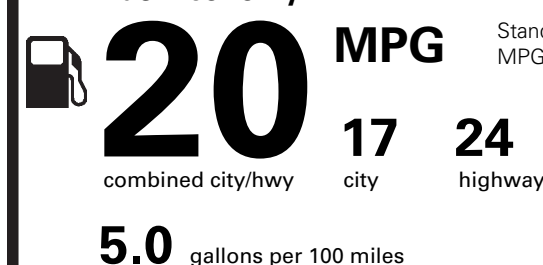

SAFETY/SECURITY

- ADVANCETRAC WITH RSC
- AIRBAGS - SAFETY CANOPY
- AUTO HIGH BEAMS
- BLIND SPOT DETECTION W/CTA
- DRIVER/PASS KNEE AIR BAGS
- DUAL STAGE FRONT AIRBAGS
- PERIMETER ALARM
- PERSONAL SAFETY SYSTEM™
- PRE-COLLISION ASSIST W/AEB
- TIRE PRESSURE MONITOR SYS

WARRANTY

- 4YR/50K MILE WARRANTY
- 4YR/50K PICKUPDELIVERY SVC
- 6YR/70K MI POWERTRAIN WARR

INCLUDED ON THIS VEHICLE

1. **EQUIPMENT GROUP 202A**
2. •ELEMENTS PACKAGE PLUS
   - •LINCOLN CO-PILOT 360 PLUS PKG
   - •PANORAMIC VISTA ROOF W/PWR SH
   - •22" MACH ALLOY WHL W/ORNAMENT
   - •LUXURY PACKAGE
   - •CLASS IV TRAILER TOW PACKAGE
   - •ILLUMINATION PACKAGE

(MSRP)

11,625.00

OPTIONAL EQUIPMENT/OTHER

- 2020 MODEL YEAR
- CERAMIC PEARL MET TRI-COAT 695.00
- P275/40R22 107 W-RATED TIRES
- FLOOR LINERS,FRONT & 2ND ROW 120.00
- ENGINE BLOCK HEATER 85.00
- 50 STATE EMISSIONS NO CHARGE
- DYNAMIC HANDLING PACKAGE 3,000.00
- 2ND ROW BENCH SEAT NO CHARGE
- CARGO AREA COVER 75.00
- CARGO AREA PROTECTOR *FIA* 115.00
- LOCKING WHL LUG NUT KIT *FIA* 65.00
- FRONT LICENSE PLATE BRACKET NO CHARGE

PRICE INFORMATION

BASE PRICE	58,700.00
TOTAL OPTIONS/OTHER	15,780.00
TOTAL VEHICLE & OPTIONS/OTHER	74,480.00
DESTINATION & DELIVERY	1,095.00
TOTAL BEFORE DISCOUNTS	75,575.00
EQUIPMENT GROUP SAVINGS	- 1,500.00

EPA DOT Fuel Economy and Environment

Gasoline Vehicle

Fuel Economy

Standard SUVs range from 13 to 93 MPG. The best vehicle rates 136 MPGe.

You spend **$2,500**

more in fuel costs over 5 years compared to the average new vehicle.

Annual fuel cost **$2,000**