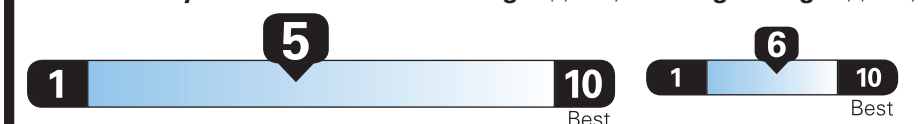

Fuel Economy & Greenhouse Gas Rating (tailpipe only) **Smog Rating** (tailpipe only)

This vehicle emits 404 grams CO₂ per mile. The best emits 0 grams per mile (tailpipe only). Producing and distributing fuel also create emissions; learn more at fueleconomy.gov.

Actual results will vary for many reasons, including driving conditions and how you drive and maintain your vehicle. The average new vehicle gets 27 MPG and costs $6,500 to fuel over 5 years. Cost estimates are based on 15,000 miles per year at $2.35 per gallon. MPGe is miles per gasoline gallon equivalent. Vehicle emissions are a significant cause of climate change and smog.

fueleconomy.gov

Calculate personalized estimates and compare vehicles

Smartphone QR Code™

GOVERNMENT 5-STAR SAFETY RATINGS

Overall Vehicle Score ★★★★★

Based on the combined ratings of frontal, side and rollover. Should ONLY be compared to other vehicles of similar size and weight.

Frontal Crash Driver Passenger ★★★★★

Based on the risk of injury in a frontal impact. Should ONLY be compared to other vehicles of similar size and weight.

Side Crash Front seat Rear seat ★★★★★

Based on the risk of injury in a side impact.

Rollover ★★★★★

Based on the risk of rollover in a single-vehicle crash.

Star ratings range from 1 to 5 stars (★★★★★), with 5 being the highest.

Source: National Highway Traffic Safety Administration (NHTSA).

www.safercar.gov or 1-888-327-4236

2LMPJ8K97NBL18239

THE LINCOLN WAY™ APP

Your Dashboard of Services & Features

1. Download the Lincoln Way app* and you can:
2. Remotely start, lock and unlock your vehicle
   - Locate your vehicle and check approximate fuel range
   - Receive vehicle health alerts

The Lincoln Connect™ modem is active and sending vehicle data (e.g., diagnostics) to Lincoln. See in-vehicle Settings for connectivity options.

Lincoln Protect™

Insist on Lincoln Protect! The only extended service plan fully backed by Lincoln and honored at every Lincoln dealership in the U.S., Canada and Mexico. See your Lincoln dealer or visit www.LincolnOwner.com

WARNING: Operating, servicing and maintaining a passenger vehicle, pickup truck, van, or off-road vehicle can expose you to chemicals including engine exhaust, carbon monoxide, phthalates, and lead, which are known to the State of California to cause cancer and birth defects or other reproductive harm. To minimize exposure, avoid breathing exhaust, do not idle the engine except as necessary, service your vehicle in a well-ventilated area and wear gloves or wash your hands frequently when servicing your vehicle. For more information go to www.P65Warnings.ca.gov/passenger-vehicle.

SCAN OR TEXT 2LNBL18239 TO 59173

Msg & Data rates may apply. Text HELP for help

www.lincoln.com/help/privacy-terms/

This label is affixed pursuant to the Federal Automobile Information Disclosure Act. Gasoline, License, and Title Fees, State and Local taxes are not included. Dealer installed options or accessories are not included unless listed above.

SPECIAL ORDER
NF171 N RD 2F 220 000066 06 17 22