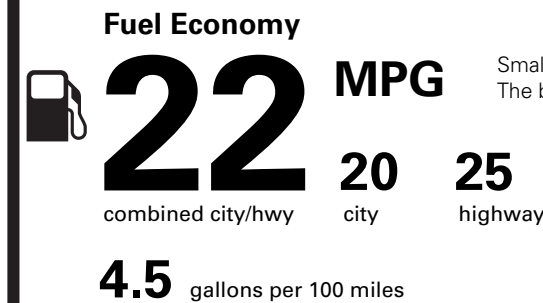

FUNCTIONAL

- BLIND SPOT INFORMATION SYS
- CNCTD BLT-IN NAV(3-YR INC)
- CROSS-TRAFFIC ALERT
- INTELLIGENT ACCESS W/PUSH BUTTON START
- LANE-KEEPING SYSTEM
- LINCOLN CONNECT™- 4G MODEM W/WIFI CAPABILITY
- RAIN-SENSING WIPERS
- REAR PARKING SENSORS
- REARVIEW CAMERA W/WASHER
- SECURICODE™ KEYLESS KEYPAD
- SYNC@4 W/EVR & 13.2" SCRN
- UNIVERSAL GARAGE DOOR OPEN
- WIRELESS CHARGING PAD

SAFETY/SECURITY

- ADVANCETRAC™ WITH RSC
- AIRBAGS-DUAL-STAGE FRONT
- AIRBAGS-SIDE IMPACT/SAFETY CANOPY SIDE AIR CURTAINS
- AUTO HIGH BEAMS
- ENHANCED SECURITY PKG
- PERIMETER ALARM
- PERSONAL SAFETY SYSTEM™
- PRE-COLLISION ASSIST W/AEB
- SOS POST CRASH SYSTEM
- TIRE PRESSURE MONITOR SYS

WARRANTY

- 4YR/50K MILE WARRANTY
- 4YR/50K PICKUPDELIVERY SVC
- 6YR/70K MI POWERTRAIN WARR

INCLUDED ON THIS VEHICLE

EQUIPMENT GROUP 200A

OPTIONAL EQUIPMENT/OTHER

- P245/60R18 A/S BSW TIRES
- 18" PRM PNT/BRT MCH ALUM WHL
- 50 STATE EMISSIONS
- 18" MINI SPARE WHEEL W/TIRE
- FRONT LICENSE PLATE BRACKET

(MSRP)
NO CHARGE
150.00
NO CHARGE

PRICE INFORMATION

BASE PRICE	$51,395.00
TOTAL OPTIONS/OTHER	150.00
TOTAL VEHICLE & OPTIONS/OTHER	51,545.00
DESTINATION & DELIVERY	1,195.00

EPA DOT Fuel Economy and Environment

Gasoline Vehicle

Small SUVs range from 14 to 129 MPG. The best vehicle rates 142 MPGe.

You spend **$1,500**

more in fuel costs over 5 years compared to the average new vehicle.

Annual fuel cost **$1,600**