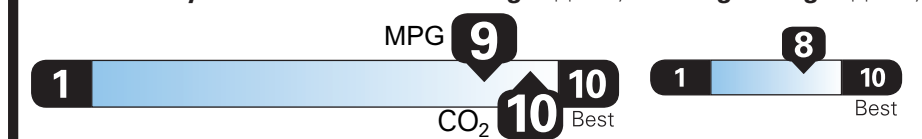

Fuel Economy & Greenhouse Gas Rating (tailpipe only) **Smog Rating** (tailpipe only)

This vehicle emits 78 grams CO₂ per mile. The best emits 0 grams per mile (tailpipe only). Producing and distributing fuel and electricity also create emissions; learn more at fueleconomy.gov.

Actual results will vary for many reasons, including driving conditions and how you drive and maintain your vehicle. The average new vehicle gets 28 MPG and costs $9,750 to fuel over 5 years. Cost estimates are based on 15,000 miles per year at $3.60 per gallon and $.15 per kW-hr. This is a dual fueled automobile. MPGe is miles per gasoline gallon equivalent. Vehicle emissions are a significant cause of climate change and smog.

fueleconomy.gov

Calculate personalized estimates and compare vehicles

GOVERNMENT 5-STAR SAFETY RATINGS

Overall Vehicle Score ★★★★★

Based on the combined ratings of frontal, side and rollover. Should ONLY be compared to other vehicles of similar size and weight.

Frontal Crash Driver Passenger ★★★★★

Based on the risk of injury in a frontal impact. Should ONLY be compared to other vehicles of similar size and weight.

Side Crash Front seat Rear seat ★★★★★

Based on the risk of injury in a side impact.

Rollover ★★★★★

Based on the risk of rollover in a single-vehicle crash.

Star ratings range from 1 to 5 stars (★★★★★), with 5 being the highest. Source: National Highway Traffic Safety Administration (NHTSA). www.safercar.gov or 1-888-327-4236

FordPass Connect™

Download the FordPass™ app* and you can:

1. **Access Vehicle Control Features**
2. Remotely start, lock and unlock your vehicle.
   - Locate your vehicle and check approximate fuel range.
   - Receive vehicle health alerts.

1. **Activate 4G LTE Wi-Fi Hotspot**
2. New vehicles include a 3-month or 3GB data (whichever comes first) Wi-Fi trial.
   - Connect up to ten Wi-Fi-equipped devices.

The FordPass Connect™ modem is active and sending vehicle data (e.g., diagnostics) to Ford. See in-vehicle Settings for connectivity options.

Insist on Ford Protect! The only extended service plan fully backed by Ford and honored at every Ford dealership in the U.S., Canada and Mexico. See your Ford dealer or visit www.FordOwner.com.

WARNING: Operating, servicing and maintaining a passenger vehicle, pickup truck, van, or off-road vehicle can expose you to chemicals including engine exhaust, carbon monoxide, phthalates, and lead, which are known to the State of California to cause cancer and birth defects or other reproductive harm. To minimize exposure, avoid breathing exhaust, do not idle the engine except as necessary, service your vehicle in a well-ventilated area and wear gloves or wash your hands frequently when servicing your vehicle. For more information go to www.P65Warnings.ca.gov/passenger-vehicle.

SCAN OR TEXT 1FRUA04061 TO 48028

www.ford.com/help/privacy-terms/