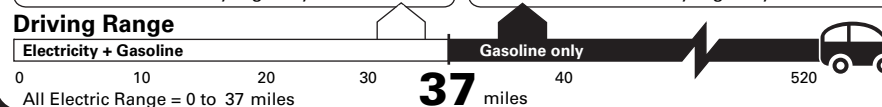

SAFETY/SECURITY

- ADVANCETRAC™ WITH RSC®
- AIRBAG - DRIVER KNEE
- AIRBAGS - DUAL STAGE FRONT
- AIRBAGS - FRONT SEAT MOUNTED SIDE IMPACT
- AIRBAGS - SAFETY CANOPY®
- LATCH CHILD SAFETY SYSTEM
- PERSONAL SAFETY SYSTEM™
- SOS POST-CRASH ALERT SYSTM™
- TIRE PRESSURE MONIT SYS

WARRANTY

- 3YR/36,000 BUMPER / BUMPER
- 5YR/60,000 ROADSIDE ASSIST
- 8YR/100,000 HYBRID UNIQUE COMPONENTS

INCLUDED ON THIS VEHICLE

(MSRP)

EQUIPMENT GROUP 700A

OPTIONAL EQUIPMENT/OTHER

- .18" MACHINED MAGNETIC ALUM WH
- .225/60R18 100H A/S BSW TIRES
- EASY ACCESS CARGO SHADE
- FRONT LICENSE PLATE BRACKET

135.00
NO CHARGE

DEALER INSTALLED OPTIONS

- Roof-Rail Crossbars - Black

360.00

PRICE INFORMATION

BASE PRICE	$40,500.00
TOTAL OPTIONS/OTHER	495.00
TOTAL VEHICLE & OPTIONS/OTHER	40,995.00
DESTINATION & DELIVERY	1,495.00

Fuel Economy and Environment

Plug-In Hybrid Vehicle Electricity-Gasoline

Fuel Economy Small SUVs range from 14 to 123 MPG. The best vehicle rates 140 MPGe.

Electricity + Gasoline
Charge Time: 3.4 hours (240V)

101 MPGe
combined city/highway

0.0 gallons per 100 miles
33 kW-hrs per 100 miles

Gasoline Only

40 MPG
combined city/highway

2.5 gallons per 100 miles

You save $5,000
in fuel costs over 5 years compared to the average new vehicle.

Annual fuel cost $950