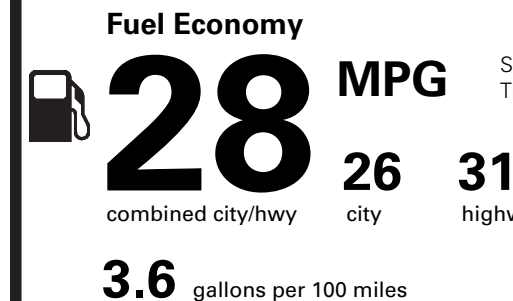

INTERIOR

- 1-TOUCH DOWN DRIVER WINDOW
- CARPETED FLOOR MATS
- DUAL ILLUM VIS VANITY MIRR
- ELECTRONIC AUTO TEMP CTRL
- HTD FRT SEATS - 10-WAY PWR DRV & 4-WAY MANUAL PASS
- ILLUMINATED ENTRY SYSTEM
- POWERPOINTS
- ROTARY GEAR SHIFT DIAL
- SMART CHARGING USB PORT(2)
- SPLIT FOLD/SLIDE REAR SEAT
- STEERING:TILT/TELESCOPE, CRUISE & AUDIO CONTROLS

FUNCTIONAL

- AM/FM/MP3, 6 SPEAKERS
- AUTO START STOP TECH
- ELECTRIC PARKING BRAKE
- FORD CO-PILOT360™
- FORDPASS™ CONNECT 4GWI-FI HOTSPOT TELEMATICS MODEM
- INTELLIGENT ACCESS W/PUSH BUTTON START
- REAR VIEW CAMERA
- SECURICODE KEYLESS KEYPAD
- SIRIUSXM® - SVC N/A AK&HI
- SYNC®3 8" SCRN W/APPLINK®

SAFETY/SECURITY

- ADVANCETRAC® WITH RSC®
- AIRBAG - DRIVER KNEE
- AIRBAGS - DUAL STAGE FRONT
- AIRBAGS - FRONT SEAT MOUNTED SIDE IMPACT
- AIRBAGS - SAFETY CANOPY®
- LATCH CHILD SAFETY SYSTEM
- PERSONAL SAFETY SYSTEM™
- SOS POST-CRASH ALERT SYS™
- TIRE PRESSURE MONIT SYS

WARRANTY

- 3YR/36,000 BUMPER / BUMPER
- 5YR/60,000 POWERTRAIN
- 5YR/60,000 ROADSIDE ASSIST

INCLUDED ON THIS VEHICLE

(MSRP)

EQUIPMENT GROUP 200A

OPTIONAL EQUIPMENT/OTHER

- .17" SHDW SLVR-PNTD ALUM WHEEL
- .225/65R17 102H A/S BSW2 TIRES
- FRONT LICENSE PLATE BRACKET

NO CHARGE

PRICE INFORMATION

BASE PRICE	$28,595.00
TOTAL OPTIONS/OTHER	
TOTAL VEHICLE & OPTIONS/OTHER	28,595.00
DESTINATION & DELIVERY	1,195.00

EPA DOT Fuel Economy and Environment

Gasoline Vehicle

Small SUVs range from 18 to 120 MPG. The best vehicle rates 136 MPGe.

You save $250
in fuel costs over 5 years compared to the average new vehicle.

Annual fuel cost **$1,450**