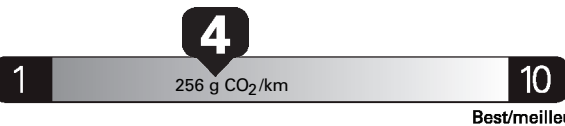

Carbon Dioxide Rating / Indice de dioxyde de carbone