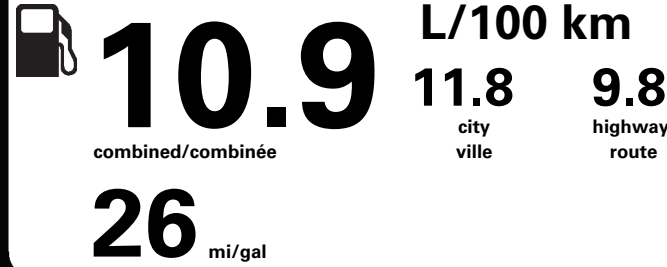

SAFETY/SECURITY

- AIR BAGS, SIDE
- AIRBAGS, DRIVER & PASS
- CHILD SEAT TETHERS
- PASSIVE ANTI-THEFT SYSTEM
- SAFETY BELTS, ADJUSTABLE
- TIRE PRESSURE MONITOR SYS

WARRANTY

- 3 YR/60,000 KM BASIC
- 5YEAR/100,000 KM POWERTRAIN
- ROADSIDE ASSISTANCE 24 HRS

INCLUDED ON THIS VEHICLE

EQUIPMENT GROUP 302A

- •XLT SERIES
- •110 AC POWER OUTLET
- •REVERSE SENSING SYSTEM
- •REMOTE START SYSTEM
- •SLIDING REAR WINDOW W/DEF

OPTIONAL EQUIPMENT/OTHER

- 2021 MODEL YEAR
- FEDERAL EXCISE TAX 100.00
- LT 265/65 R17 A/T OWL TIRE 350.00
- SPORT APPEARANCE PACKAGE NO CHARGE
- .17" MGNTC PTD ALUM WHL-SPORT FX4 OFF-ROAD PACKAGE 1,400.00
- .OFF-ROAD TUNED SUSPENSION
- .TRAIL CONTROL SYSTEM
- .SKID PLATES
- .ELECTRONIC-LOCKING DIFF 700.00
- RUNNING BOARDS-5" RECT-BLACK NO CHARGE
- 50 STATE EMISSIONS 600.00
- TRAILER TOW PACKAGE NO CHARGE
- FRONT LICENSE PLATE BRACKET NO CHARGE

(MSRP)*

3,325.00

PRICE INFORMATION

BASE PRICE	$38,308.00
TOTAL OPTIONS/OTHER	6,475.00
TOTAL VEHICLE & OPTIONS/OTHER	44,783.00
DESTINATION & DELIVERY	1,950.00

(MSRP)*

100.00
350.00
NO CHARGE
1,400.00
700.00
NO CHARGE
600.00
NO CHARGE

Gasoline Vehicle
Véhicule à essence

Fuel Consumption / Consommation de carburant

Annual fuel COST
for an annual distance of 20,000 km, and an average fuel price of $1.25 per litre

$ 2 725
Coût annuel en carburant

pour une distance annuelle de 20 000 km, et un prix moyen du carburant de 1,25 $ par litre

Standard pickup trucks range from /
Les camionnettes ordinaires font entre
8.9 - 16.3 L_e/100 km

L_e is gasoline litre equivalent
L_e signifie litre équivalent d'essence

Carbon Dioxide Rating / Indice de dioxyde de carbone

Smog Rating / Indice de Smog

Tailpipe emissions only / Émissions du tuyau d'échappement seulement

Estimates are based on Government of Canada approved criteria and testing methods. Vehicle's actual fuel consumption will vary.

Estimations établies selon des méthodes d'essai et des critères approuvés par le gouvernement du Canada. La consommation de carburant réelle du véhicule variera.

For more information visit

vehicles.nrcan.gc.ca

Pour plus d'information visitez

vehicules.nrcan.gc.ca

**U.S. GOVERNMENT SAFETY RATINGS
COTES DE SÉCURITÉ DU GOUVERNEMENT AMÉRICAIN**

Overall Vehicle Score / Cote globale du véhicule	★★★★★
Frontal Crash Collision frontale	★★★★★
Driver / Conducteur	★★★★★
Passenger / Passager	★★★★★
Side Crash Collision latérale	★★★★★
Front seat / Siège avant	★★★★★
Rear seat / Siège arrière	★★★★★
Rollover / Capotage	★★★

Star ratings range from 1 to 5 stars (★★★★★), with 5 being the highest. Les cotes varient de 1 à 5 étoiles (★★★★★), 5 étant la cote la plus élevée.

Source: U.S. National Highway Traffic Safety Administration
For more information / Pour de plus amples renseignements
www.safercar.gov

1FTER4FH4MLD53507

FordPass Connect™

Download the FordPass™ app* and you can:

1. **Access Vehicle Control Features**
2. Remotely start, lock and unlock your vehicle.
   - Locate your vehicle and check approximate fuel range.
   - Receive vehicle health alerts.

1. **Activate 4G LTE Wi-Fi Hotspot**
2. New vehicles include a 3-month or 3GB data (whichever comes first) Wi-Fi trial.
   - Connect up to ten Wi-Fi-equipped devices.

The FordPass Connect™ modem is active and sending vehicle data (e.g., diagnostics) to Ford. See in-vehicle Settings for connectivity options.

Scan code not operational at this time

FOR PLANT USE ONLY

Insist on Ford Protect! The only extended service plan fully backed by Ford and honored at every Ford dealership in the US and Canada. See your Ford dealer for additional details, or visit www.ford.ca for more information.

Personalize your vehicle with Ford Custom Accessories. Genuine Ford Accessories are engineered for your vehicle and can be included under the Ford New Vehicle Limited Warranty. Certain conditions, limitations and exclusions apply. See your Dealer for details.