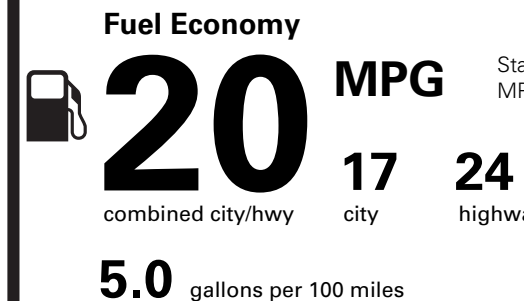

SAFETY/SECURITY

- ADVANCETRAC™ WITH RSC®
  • AIRBAGS - SAFETY CANOPY®
  • AIRBAGS-DRVR&PASS KNEE
  • AIRBAGS-DUAL-STAGE FRONT
  • AUTO HIGH BEAMS
  • PERIMETER ALARM
  • PERSONAL SAFETY SYSTEM™
  • PRE-COLLISION ASSIST W/AEB
  • TIRE PRESSURE MONITOR SYS

WARRANTY

- 4YR/50K MILE WARRANTY
  • 4YR/50K PICKUPDELIVERY SVC
  • 6YR/70K MI POWERTRAIN WARR

INCLUDED ON THIS VEHICLE

(MSRP)

EQUIPMENT GROUP 201A

5,450.00

- •ELEMENTS PACKAGE PLUS
  •HEATED STEERING WHEEL
  •AUTO AIR REFRESH
  •HTD/VNT DRV/PASS/2R O/B STS
  •HEATED VISIOBLADE WIPERS
  •LINCOLN CO-PILOT360 1.5 PLUS
  •ACTIVE PARK ASSIST 2.0
  •REVERSE BRAKE ASSIST
  •INTEL ADAPT CRUISE CONTROL
  •PHONE AS A KEY

OPTIONAL EQUIPMENT/OTHER

- 2024 MODEL YEAR
  DIAMOND RED MET TINTED CC
  .20" UBMA W/MAGNETIC PNTD PKTS
  .P255/55R20 A/S TIRES
  FLOOR LINERS,FRONT & 2ND ROW
  50 STATE EMISSIONS
  LINEAR BRUSHED ALUM APPLIQUE
  FRONT LICENSE PLATE BRACKET

750.00

200.00
NO CHARGE
NO CHARGE
NO CHARGE

PRICE INFORMATION

Table with 2 columns: Description, (MSRP). Rows include BASE PRICE ($61,535.00), TOTAL OPTIONS/OTHER (6,400.00), TOTAL VEHICLE & OPTIONS/OTHER (67,935.00), DESTINATION & DELIVERY (1,395.00).

EPA DOT Fuel Economy and Environment

Gasoline Vehicle

Standard SUVs range from 13 to 102 MPG. The best vehicle rates 140 MPGe.

You spend $3,750

more in fuel costs over 5 years compared to the average new vehicle.

Annual fuel cost $2,700