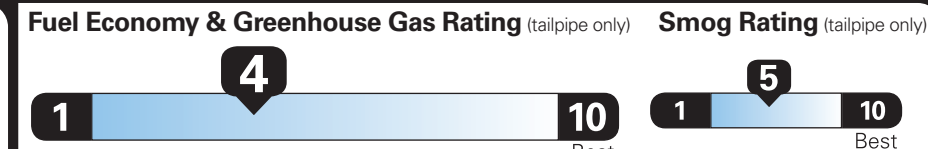

This vehicle emits 451 grams CO2 per mile. The best emits 0 grams per mile (tailpipe only). Producing and distributing fuel also create emissions; learn more at fueleconomy.gov.

Actual results will vary for many reasons, including driving conditions and how you drive and maintain your vehicle. The average new vehicle gets 28 MPG and costs $9,750 to fuel over 5 years. Cost estimates are based on 15,000 miles per year at $3.60 per gallon. MPGe is miles per gasoline gallon equivalent. Vehicle emissions are a significant cause of climate change and smog.

fueleconomy.gov

Calculate personalized estimates and compare vehicles

Smartphone QR Code

GOVERNMENT 5-STAR SAFETY RATINGS

Overall Vehicle Score ★★★★★

Based on the combined ratings of frontal, side and rollover. Should ONLY be compared to other vehicles of similar size and weight.

Frontal Crash Driver Passenger ★★★★★

Based on the risk of injury in a frontal impact. Should ONLY be compared to other vehicles of similar size and weight.

Side Crash Front seat Rear seat ★★★★★

Based on the risk of injury in a side impact.

Rollover Not Rated

Based on the risk of rollover in a single-vehicle crash.

Star ratings range from 1 to 5 stars (★★★★★), with 5 being the highest. Source: National Highway Traffic Safety Administration (NHTSA). www.safercar.gov or 1-888-327-4236

THE LINCOLN WAY™ APP

Your Dashboard of Services & Features

- Download the Lincoln Way app* and you can:
  • Remotely start, lock and unlock your vehicle
  • Locate your vehicle and check approximate fuel range
  • Receive vehicle health alerts

The Lincoln Connect™ modem is active and sending vehicle data (e.g., diagnostics) to Lincoln. See in-vehicle Settings for connectivity options.

Lincoln Protect®

Insist on Lincoln Protect! The only extended service plan fully backed by Lincoln and honored at every Lincoln dealership in the U.S., Canada and Mexico. See your Lincoln dealer or visit www.LincolnOwner.com

WARNING: Operating, servicing and maintaining a passenger vehicle, pickup truck, van, or off-road vehicle can expose you to chemicals including engine exhaust, carbon monoxide, phthalates, and lead, which are known to the State of California to cause cancer and birth defects or other reproductive harm. To minimize exposure, avoid breathing exhaust, do not idle the engine except as necessary, service your vehicle in a well-ventilated area and wear gloves or wash your hands frequently when servicing your vehicle. For more information go to www.P65Warnings.ca.gov/passenger-vehicle.

SCAN OR TEXT 5LRGL09832 TO 59173

Msg & Data rates may apply. Text HELP for help

www.lincoln.com/help/privacy-terms/

Table with columns for RAMP ONE, RAMP TWO, and ITEM #. Includes CH7L, CONVOY, and 67-S207 O/T 2.

TOTAL MSRP $69,330.00