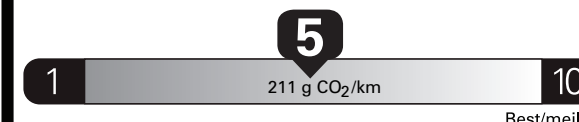

Annual fuel **COST**
for an annual distance of 20,000 km, and an average fuel price of $1.45 per litre

$ 2 610

Coût annuel en carburant

pour une distance annuelle de 20 000 km, et un prix moyen du carburant de 1,45 $ par litre

Small SUVs range from /
Les petits VUS font entre

1.9 - 16.5 L_e/100 km

L_e is gasoline litre equivalent
L_e signifie litre équivalent d'essence

Carbon Dioxide Rating / Indice de dioxyde de carbone

Tailpipe emissions only / Émissions du tuyau d'échappement seulement

Smog Rating / Indice de Smog