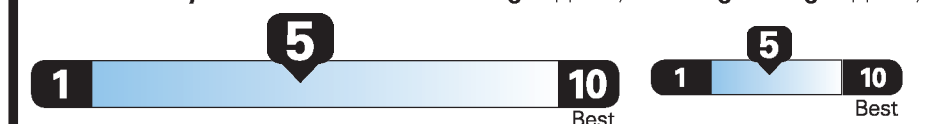

Small SUVs range from 18 to 37 MPG. The best vehicle rates 136 MPGe.

You spend **\$1,250**

more in fuel costs over 5 years compared to the average new vehicle.

Annual fuel cost

\$1,650

Fuel Economy & Greenhouse Gas Rating (tailpipe only) Smog Rating (tailpipe only)