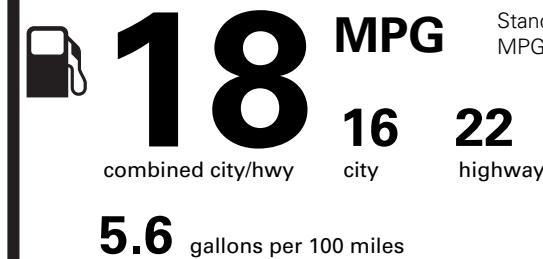

PRICE INFORMATION

BASE PRICE	MSRP	\$97,660.00
TOTAL OPTIONS/OTHER		7,465.00
TOTAL VEHICLE & OPTIONS/OTHER	MSRP	105,125.00
DESTINATION & DELIVERY		1,895.00

RAMP ONE	RC28	
RAMP TWO		RAIL
	ITEM #:	67-S000 O/T 2
This label is affixed pursuant to the Federal Automobile Information Disclosure Act. Gasoline, License, and Title Fees, State and Local taxes are not included. Dealer installed options or accessories are not included unless listed above.		

PB241 R RD 2X 330 000162 02 24 23

EPA DOT Fuel Economy and Environment

Gasoline Vehicle

Fuel Economy

Standard SUVs range from 14 to 102 MPG. The best vehicle rates 132 MPGe.

You spend **\$4,250** more in fuel costs over 5 years compared to the average new vehicle.