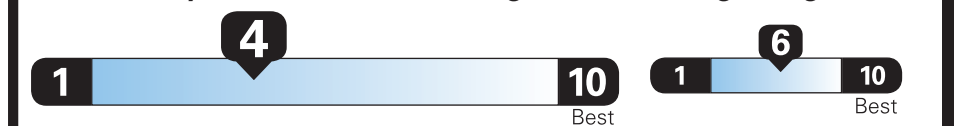

Fuel Economy & Greenhouse Gas Rating (tailpipe only) **Smog Rating** (tailpipe only)

This vehicle emits 498 grams CO₂ per mile. The best emits 0 grams per mile (tailpipe only). Producing and distributing fuel also create emissions; learn more at fuelconomy.gov.

Actual results will vary for many reasons, including driving conditions and how you drive and maintain your vehicle. The average new vehicle gets 28 MPG and costs $8,000 to fuel over 5 years. Cost estimates are based on 15,000 miles per year at $2.95 per gallon. MPGe is miles per gasoline gallon equivalent. Vehicle emissions are a significant cause of climate change and smog.

fuelconomy.gov

Calculate personalized estimates and compare vehicles

GOVERNMENT 5-STAR SAFETY RATINGS

Overall Vehicle Score Not Rated

Based on the combined ratings of frontal, side and rollover. Should ONLY be compared to other vehicles of similar size and weight.

Frontal Crash Driver Passenger Not Rated Not Rated

Based on the risk of injury in a frontal impact. Should ONLY be compared to other vehicles of similar size and weight.

Side Crash Front seat Rear seat ★★☆☆★ ★★☆☆★

Based on the risk of injury in a side impact.

Rollover ★★☆☆★

Based on the risk of rollover in a single-vehicle crash.

Star ratings range from 1 to 5 stars (★★★★★), with 5 being the highest.

Source: National Highway Traffic Safety Administration (NHTSA).

www.safercar.gov or 1-888-327-4236

5LMJJ3LGXPEL04826

WARNING: Operating, servicing and maintaining a passenger vehicle, pickup truck, van, or off-road vehicle can expose you to chemicals including engine exhaust, carbon monoxide, phthalates, and lead, which are known to the State of California to cause cancer and birth defects or other reproductive harm. To minimize exposure, avoid breathing exhaust, do not idle the engine except as necessary, service your vehicle in a well-ventilated area and wear gloves or wash your hands frequently when servicing your vehicle. For more information go to www.P65Warnings.ca.gov/passenger-vehicle.

SCAN OR TEXT 5LPEL04826 TO 59173

Msg & Data rates may apply. Text HELP for help

www.lincoln.com/help/privacy-terms/

THE LINCOLN WAY™ APP
Your Dashboard of Services & Features

- Download the Lincoln Way app* and you can:
- Remotely start, lock and unlock your vehicle
- Locate your vehicle and check approximate fuel range
- Receive vehicle health alerts

The Lincoln Connect™ modem is active and sending vehicle data (e.g., diagnostics) to Lincoln. See in-vehicle Settings for connectivity options.

*Compatible with select smartphone platforms. Lincoln Connect service required (see App Terms for more information). Connected service and related feature functionality is subject to compatible AT&T-network availability. Evolving technology/cellular networks may affect functionality and availability, or continued provision of some features, prohibiting them from functioning. Message and data rates may apply. See your local Lincoln website for our privacy policy.

LINCOLN Protect™