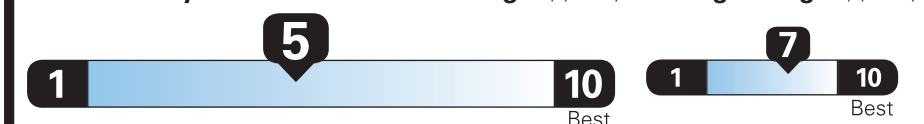

WARRANTY

- 3YR/36,000 BUMPER / BUMPER
- 5YR/60,000 POWERTRAIN
- 5YR/60,000 ROADSIDE ASSIST
- 8YR/100,000 HYBRID BATTERY

INCLUDED ON THIS VEHICLE

EQUIPMENT GROUP 302A

- •XLT SERIES
- •LED SIDE-MIRROR SPOTLIGHTS
- •POWER-SLIDING REAR WINDOW

(MSRP)

4,770.00

OPTIONAL EQUIPMENT/OTHER

- 3.5L POWERBOOST FULL HYBRID HYBRID ELEC 10-SPD AUTO TRANS 275/60R20 BSW ALL-TERRAIN 3.73 ELECTRONIC LOCK RR AXLE 7400# GVWR PACKAGE FRONT LICENSE PLATE BRACKET 50 STATE EMISSIONS MOBILE OFFICE PACKAGE .PARTITIONED LOCKABLE STORAGE . WIRELESS CHARGING PAD BLUECRUISE EQUIP: 90DAY TRIAL MIRROR MAN FOLD W/POWER GLASS 20" CHROME-LIKE PVD WHEELS STANDARD FUEL TANK TX BADGE

3,560.00

NO CHARGE

NO CHARGE

NO CHARGE

NO CHARGE

555.00

1,395.00

PRICE INFORMATION

BASE PRICE $53,840.00
TOTAL OPTIONS/OTHER 10,280.00

TOTAL VEHICLE & OPTIONS/OTHER DESTINATION & DELIVERY 64,120.00 1,995.00

TOTAL BEFORE DISCOUNTS 66,115.00

XLT MID DISCOUNT - 2,000.00

POWERBOOST HYBRID DISC - 1,900.00

TOTAL SAVINGS - 3,900.00

EPA DOT Fuel Economy and Environment

Gasoline Vehicle

Fuel Economy

23 MPG combined city/hwy
22 city
24 highway

Standard Pickup Trucks range from 12 to 73 MPG. The best vehicle rates 140 MPGe.

You spend $2,000

more in fuel costs over 5 years compared to the average new vehicle.

4.3 gallons per 100 miles

Annual fuel cost $2,350

Fuel Economy & Greenhouse Gas Rating (tailpipe only) Smog Rating (tailpipe only)

This vehicle emits 387 grams CO2 per mile. The best emits 0 grams per mile (tailpipe only). Producing and distributing fuel also create emissions; learn more at fueleconomy.gov.

Actual results will vary for many reasons, including driving conditions and how you drive and maintain your vehicle. The average new vehicle gets 28 MPG and costs $9,750 to fuel over 5 years. Cost estimates are based on 15,000 miles per year at $3.60 per gallon. MPGe is miles per gasoline gallon equivalent. Vehicle emissions are a significant cause of climate change and smog.

fueleconomy.gov

Calculate personalized estimates and compare vehicles

GOVERNMENT 5-STAR SAFETY RATINGS

Overall Vehicle Score ★★★★★

Based on the combined ratings of frontal, side and rollover. Should ONLY be compared to other vehicles of similar size and weight.

Frontal Crash Driver Passenger ★★★★★

Based on the risk of injury in a frontal impact. Should ONLY be compared to other vehicles of similar size and weight.

Side Crash Front seat Rear seat ★★★★★

Based on the risk of injury in a side impact.

Rollover ★★★★★

Based on the risk of rollover in a single-vehicle crash.

Star ratings range from 1 to 5 stars (★★★★★), with 5 being the highest.

Source: National Highway Traffic Safety Administration (NHTSA).

www.safercar.gov or 1-888-327-4236