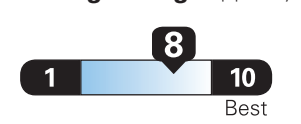

Smog Rating (tailpipe only)

This vehicle emits 225 grams CO₂ per mile. The best emits 0 grams per mile (tailpipe only). Producing and distributing fuel also create emissions; learn more at fueleconomy.gov.

Actual results will vary for many reasons, including driving conditions and how you drive and maintain your vehicle. The average new vehicle gets 28 MPG and costs $9,750 to fuel over 5 years. Cost estimates are based on 15,000 miles per year at $3.60 per gallon. MPGe is miles per gasoline gallon equivalent. Vehicle emissions are a significant cause of climate change and smog.

fueleconomy.gov

Calculate personalized estimates and compare vehicles

Smartphone QR Code™