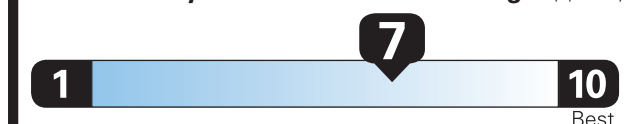

PRICE INFORMATION

BASE PRICE	\$33,490.00
TOTAL OPTIONS/OTHER	1,195.00
TOTAL VEHICLE & OPTIONS/OTHER	34,685.00
DESTINATION & DELIVERY	1,495.00

EPA DOT

Fuel Economy and Environment

Gasoline Vehicle

Fuel Economy

Small SUVs range from 14 to 123 MPG. The best vehicle rates 140 MPGe.

You save \$2,750
in fuel costs over 5 years compared to the average new vehicle.

Annual fuel cost

\$1,400

Fuel Economy & Greenhouse Gas Rating (tailpipe only)