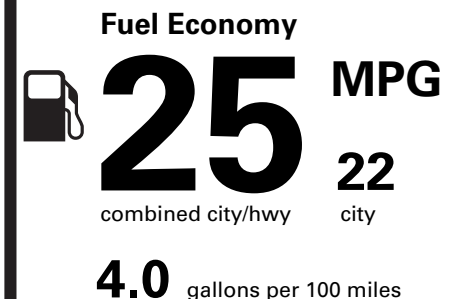

FUNCTIONAL

- 12.3" COLOR CLUSTR DISPLAY
  • BLIND SPOT INFO SYS W/CTA
  • CABIN PARTICULATE AND ODOR FILTER
  • CONNECTED NAV (1-YR INCL)
  • INTEL ADAPT CRUISE CONTROL
  • INTELL ACCESS W/PUSH START
  • LANE-KEEPING SYSTEM
  • LINCOLN CONNECT™ - 4G MODEM WITH WIFI CAPABILITY
  • LINCOLN DRIVE MODES
  • PREM CONNECTIVITY:1YR PLAN
  • REAR PARKING SENSORS
  • REMOTE START
  • SYNC@4 W/EVR & 13.2" SCRIN

SAFETY/SECURITY

- ADVANCETRAC™ WITH RSC
  • AIRBAGS - SIDE IMPACT / CURTAINS
  • AIR BAG - DRIVER KNEE
  • AIRBAGS-DUAL-STAGE FRONT
  • AUTO HIGH BEAMS
  • PRE-COLLISION ASSIST W/AEB
  • SECURILOCK® PASSIVE ANTI-THEFT SYSTEM
  • SOS POST CRASH SYSTEM

WARRANTY

- 4YR/50K MILE WARRANTY
  • 4YR/50K PICKUPDELIVERY SVC
  • 6YR/70K MI POWERTRAIN WARR

INCLUDED ON THIS VEHICLE

(MSRP)

EQUIPMENT GROUP 100A

OPTIONAL EQUIPMENT/OTHER

- 2024 MODEL YEAR
  WHISPER BLUE MET CC 750.00
  225/60R18 100V A/S BSW TIRES
  18" WARM PAINTED ALLOY WHEEL
  FRONT LICENSE PLATE BRACKET NO CHARGE

PRICE INFORMATION

Table with 2 columns: Description, (MSRP). Rows include BASE PRICE ($38,830.00), TOTAL OPTIONS/OTHER (750.00), TOTAL VEHICLE & OPTIONS/OTHER (39,580.00), DESTINATION & DELIVERY (1,395.00).

EPA DOT Fuel Economy and Environment

Gasoline Vehicle

Small SUVs range from 14 to 123 MPG. The best vehicle rates 140 MPGe.

You spend $1,000

more in fuel costs over 5 years compared to the average new vehicle.

Annual fuel cost $2,150