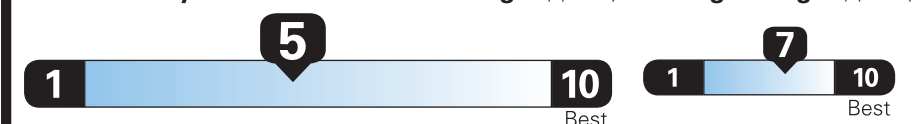

Fuel Economy & Greenhouse Gas Rating (tailpipe only) Smog Rating (tailpipe only)

This vehicle emits 356 grams CO2 per mile. The best emits 0 grams per mile (tailpipe only). Producing and distributing fuel also create emissions; learn more at fueleconomy.gov.

Actual results will vary for many reasons, including driving conditions and how you drive and maintain your vehicle. The average new vehicle gets 28 MPG and costs $9,750 to fuel over 5 years. Cost estimates are based on 15,000 miles per year at $3.60 per gallon. MPGe is miles per gasoline gallon equivalent. Vehicle emissions are a significant cause of climate change and smog.

fueleconomy.gov

Calculate personalized estimates and compare vehicles

Smartphone QR Code

GOVERNMENT 5-STAR SAFETY RATINGS

Overall Vehicle Score ★★★★★

Based on the combined ratings of frontal, side and rollover. Should ONLY be compared to other vehicles of similar size and weight.

Frontal Crash Driver Passenger ★★★★★

Based on the risk of injury in a frontal impact. Should ONLY be compared to other vehicles of similar size and weight.

Side Crash Front seat Rear seat ★★★★★

Based on the risk of injury in a side impact.

Rollover ★★★★★

Based on the risk of rollover in a single-vehicle crash.

Star ratings range from 1 to 5 stars (★★★★★), with 5 being the highest.

Source: National Highway Traffic Safety Administration (NHTSA).

www.safercar.gov or 1-888-327-4236

THE LINCOLN WAY™ APP

Your Dashboard of Services & Features

- Download the Lincoln Way app* and you can:
  • Remotely start, lock and unlock your vehicle
  • Locate your vehicle and check approximate fuel range
  • Receive vehicle health alerts

The Lincoln Connect™ modem is active and sending vehicle data (e.g., diagnostics) to Lincoln. See in-vehicle Settings for connectivity options.

Lincoln Protect™

Insist on Lincoln Protect! The only extended service plan fully backed by Lincoln and honored at every Lincoln dealership in the U.S., Canada and Mexico. See your Lincoln dealer or visit www.LincolnOwner.com

WARNING: Operating, servicing and maintaining a passenger vehicle, pickup truck, van, or off-road vehicle can expose you to chemicals including engine exhaust, carbon monoxide, phthalates, and lead, which are known to the State of California to cause cancer and birth defects or other reproductive harm. To minimize exposure, avoid breathing exhaust, do not idle the engine except as necessary, service your vehicle in a well-ventilated area and wear gloves or wash your hands frequently when servicing your vehicle. For more information go to www.P65Warnings.ca.gov/passenger-vehicle.

SCAN OR TEXT 5LRUL13341 TO 59173

Msg & Data rates may apply. Text HELP for help

www.lincoln.com/help/privacy-terms/

Table with 2 columns: RAMP ONE, RAMP TWO. Rows include RV5B, RAIL, ITEM #: 67-Z201 O/T 2

TOTAL MSRP $40,975.00

LINCOLN AUTOMOTIVE FINANCIAL SERVICES

Whether you decide to lease or finance your vehicle, you'll find the choices that are right for you. See your Lincoln Dealer for details or visit www.lincolnafs.com.