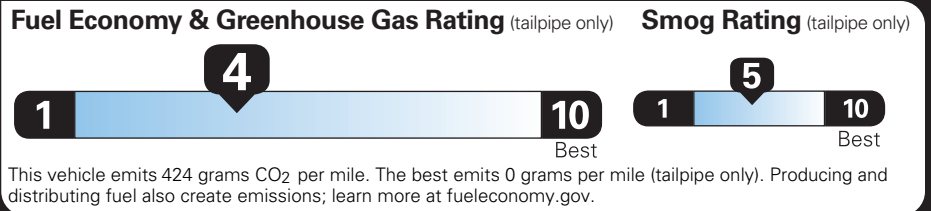

RD051 N RD 2X 430 000083 04 05 24

EPA DOT Fuel Economy and Environment

Gasoline Vehicle

You spend \$3,000 more in fuel costs over 5 years compared to the average new vehicle.

Annual fuel cost \$2,550

Actual results will vary for many reasons, including driving conditions and how you drive and maintain your vehicle. The average new vehicle gets 28 MPG and costs \$9,750 to fuel over 5 years. Cost estimates are based on 15,000 miles per year at \$3.60 per gallon. MPGe is miles per gasoline gallon equivalent. Vehicle emissions are a significant cause of climate change and smog.