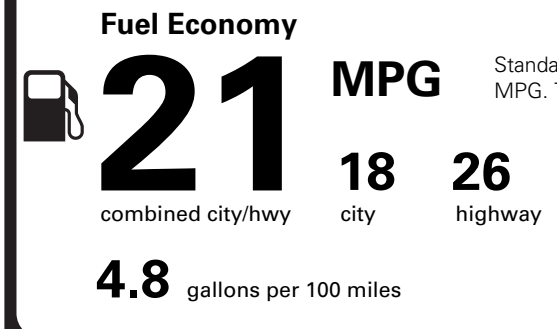

BASE PRICE	\$59,005.00
TOTAL OPTIONS/OTHER	5,450.00
TOTAL VEHICLE & OPTIONS/OTHER	64,455.00
DESTINATION & DELIVERY	1,395.00

(MSRP)

RAMP ONE	CH7L	CONVOY
RAMP TWO	ITEM #: 67-Z200 O/T 2	
This label is affixed pursuant to the Federal Automobile Information Disclosure Act. Gasoline, License, and Title Fees, State and Local taxes are not included. Dealer installed options or accessories are not included unless listed above.		

RD051 N RD 2X 430 000083 04 05 24

EPA DOT Fuel Economy and Environment

Gasoline Vehicle

You spend \$3,000 more in fuel costs over 5 years compared to the average new vehicle.

Annual fuel cost \$2,550

Actual results will vary for many reasons, including driving conditions and how you drive and maintain your vehicle. The average new vehicle gets 28 MPG and costs \$9,750 to fuel over 5 years. Cost estimates are based on 15,000 miles per year at \$3.60 per gallon. MPGe is miles per gasoline gallon equivalent. Vehicle emissions are a significant cause of climate change and smog.