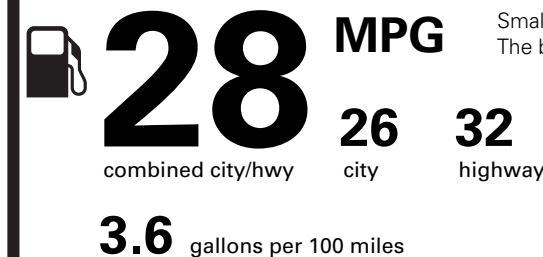

NO CHARGE

160.00

NO CHARGE

PRICE INFORMATION

Table with 2 columns: Description, (MSRP). Rows include BASE PRICE (\$31,515.00), TOTAL OPTIONS/OTHER (160.00), TOTAL VEHICLE & OPTIONS/OTHER (31,675.00), DESTINATION & DELIVERY (1,495.00).

EPA DOT

Fuel Economy and Environment

Gasoline Vehicle

Fuel Economy

Small SUVs range from 14 to 123 MPG. The best vehicle rates 140 MPGe.

You save \$0

in fuel costs over 5 years compared to the average new vehicle.