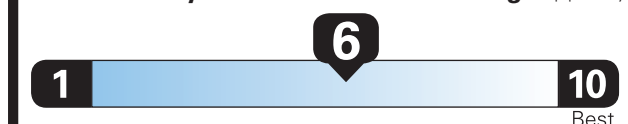

Fuel Economy & Greenhouse Gas Rating (tailpipe only)