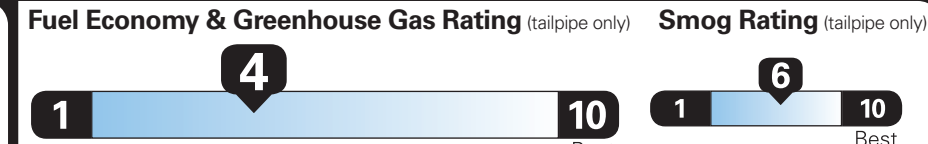

SAFETY/SECURITY

- ADVANCETRAC™ WITH RSC
- AIRBAGS-DUAL-STAGE FRONT
- AIRBAGS-SIDE IMPACT/SAFETY CANOPY SIDE AIR CURTAINS
- ENHANCED SECURITY SYSTEM
- PERIMETER ALARM
- PERSONAL SAFETY SYSTEM™
- PRE-COLLISION ASSIST W/AEB
- TIRE PRESSURE MONITOR SYS

WARRANTY

- 4YR/50K MILE WARRANTY
- 4YR/50K PICKUPDELIVERY SVC
- 6YR/70K MI POWERTRAIN WARR

INCLUDED ON THIS VEHICLE

(MSRP)

EQUIPMENT GROUP 201A

6,310.00

- LUXURY PACKAGE

OPTIONAL EQUIPMENT/OTHER

2024 MODEL YEAR	
CERAMIC PEARL MET 3C	750.00
HEAVY DUTY TRAILER TOW PKG	2,600.00
.TIERED CARGO AREA MANGMNT SYS	
.ELECTRONIC TRACTION ASSIST	
PERFECT POSITION ST W/ACT MOTN	
BLUECRUISE EQUIP: 4 YEAR INCL	NO CHARGE
EMBRACE - LIT GRILLE STAR	
2ND ROW CAPTAIN WITH CONSOLE	NO CHARGE
ALL-WTHR FLOOR LINERS W/ MATS	200.00
ENHANCED SECURITY ALARM	
22" 12-SPK BMA WHL/EBNY PCKTS	995.00
FRONT LICENSE PLATE BRACKET	NO CHARGE

PRICE INFORMATION

BASE PRICE	$95,595.00
TOTAL OPTIONS/OTHER	10,855.00
TOTAL VEHICLE & OPTIONS/OTHER	106,450.00
DESTINATION & DELIVERY	1,995.00

EPA DOT Fuel Economy and Environment

Gasoline Vehicle

Fuel Economy
18 MPG
combined city/hwy city highway
5.6 gallons per 100 miles

Standard SUVs range from 13 to 102 MPG. The best vehicle rates 140 MPGe.

You spend $5,250

more in fuel costs over 5 years compared to the average new vehicle.

Annual fuel cost $3,000

This vehicle emits 498 grams CO₂ per mile. The best emits 0 grams per mile (tailpipe only). Producing and distributing fuel also create emissions; learn more at fueleconomy.gov.

Actual results will vary for many reasons, including driving conditions and how you drive and maintain your vehicle. The average new vehicle gets 28 MPG and costs $9,750 to fuel over 5 years. Cost estimates are based on 15,000 miles per year at $3.60 per gallon. MPGe is miles per gasoline gallon equivalent. Vehicle emissions are a significant cause of climate change and smog.

fueleconomy.gov

Calculate personalized estimates and compare vehicles

Smartphone QR Code™

GOVERNMENT 5-STAR SAFETY RATINGS

Overall Vehicle Score	Not Rated	
Based on the combined ratings of frontal, side and rollover. Should ONLY be compared to other vehicles of similar size and weight.		
Frontal Crash	Driver Passenger	Not Rated Not Rated
Based on the risk of injury in a frontal impact. Should ONLY be compared to other vehicles of similar size and weight.		
Side Crash	Front seat Rear seat	★★★★★
Based on the risk of injury in a side impact.		
Rollover		★★★★
Based on the risk of rollover in a single-vehicle crash.		

Star ratings range from 1 to 5 stars (★★★★★), with 5 being the highest. Source: National Highway Traffic Safety Administration (NHTSA). www.safercar.gov or 1-888-327-4236

THE LINCOLN WAY™ APP
Your Dashboard of Services & Features

1. Download the Lincoln Way app* and you can:
2. Remotely start, lock and unlock your vehicle
   - Locate your vehicle and check approximate fuel range
   - Receive vehicle health alerts

The Lincoln Connect™ modem is active and sending vehicle data (e.g., diagnostics) to Lincoln. See in-vehicle Settings for connectivity options.

Lincoln Protect™

Insist on Lincoln Protect! The only extended service plan fully backed by Lincoln and honored at every Lincoln dealership in the U.S., Canada and Mexico. See your Lincoln dealer or visit www.LincolnOwner.com

WARNING: Operating, servicing and maintaining a passenger vehicle, pickup truck, van, or off-road vehicle can expose you to chemicals including engine exhaust, carbon monoxide, phthalates, and lead, which are known to the State of California to cause cancer and birth defects or other reproductive harm. To minimize exposure, avoid breathing exhaust, do not idle the engine except as necessary, service your vehicle in a well-ventilated area and wear gloves or wash your hands frequently when servicing your vehicle. For more information go to www.P65Warnings.ca.gov/passenger-vehicle.

SCAN OR TEXT 5LREL12092 TO 59173

Msg & Data rates may apply. Text HELP for help

www.lincoln.com/help/privacy-terms/