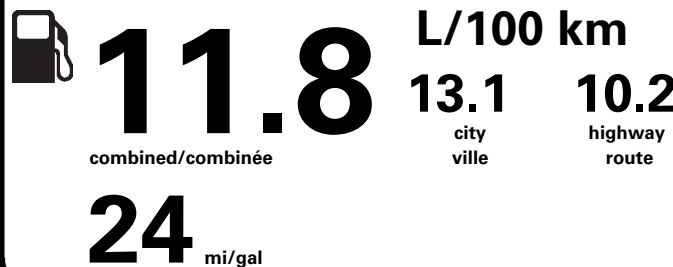

Fuel Consumption / Consommation de carburant

Annual fuel **COST**
for an annual distance of 20,000 km, and an average fuel price of $1.30 per litre

$ 3 068

Coût annuel en carburant

pour une distance annuelle de 20 000 km, et un prix moyen du carburant de 1,30 $ par litre

Standard pickup trucks range from /
Les camionnettes ordinaires font entre
9.5 - 16.3 L_e/100 km

L_e is gasoline litre equivalent
L_e signifie litre équivalent d'essence

Carbon Dioxide Rating / Indice de dioxyde de carbone

Tailpipe emissions only / Émissions du tuyau d'échappement seulement

Smog Rating / Indice de Smog

Estimates are based on Government of Canada approved criteria and testing methods. Vehicle's actual fuel consumption will vary.

Estimations établies selon des méthodes d'essai et des critères approuvés par le gouvernement du Canada. La consommation de carburant réelle du véhicule variera.

For more information visit

vehicles.nrcan.gc.ca

Pour plus d'information visitez

vehicules.nrcan.gc.ca

U.S. GOVERNMENT SAFETY RATINGS
COTES DE SÉCURITÉ DU GOUVERNEMENT AMÉRICAIN

Overall Vehicle Score /
Cote globale du véhicule **★★★★★**

Frontal Crash / Collision frontale
Driver / Conducteur **★★★★★**
Passenger / Passager **★★★★★**

Side Crash / Collision latérale
Front seat / Siège avant **★★★★★**
Rear seat / Siège arrière **★★★★★**

Rollover / Capotage **★★★★**

Star ratings range from 1 to 5 stars (★★★★★), with 5 being the highest.
Les cotes varient de 1 à 5 étoiles (★★★★★), 5 étant la cote la plus élevée.

Source: U.S. National Highway Traffic Safety Administration
For more information / Pour de plus amples renseignements
www.safercar.gov

1FTEW1EP8LFB10103

Scan code not operational at this time

FOR PLANT USE ONLY

Insist on Ford Protect! The only extended service plan fully backed by Ford and honored at every Ford dealership in the US and Canada. See your Ford dealer for additional details, or visit www.ford.ca for more information.

Personalize your vehicle with Ford Custom Accessories. Genuine Ford Accessories are engineered for your vehicle and can be included under the Ford New Vehicle Limited Warranty. Certain conditions, limitations and exclusions apply. See your Dealer for details.