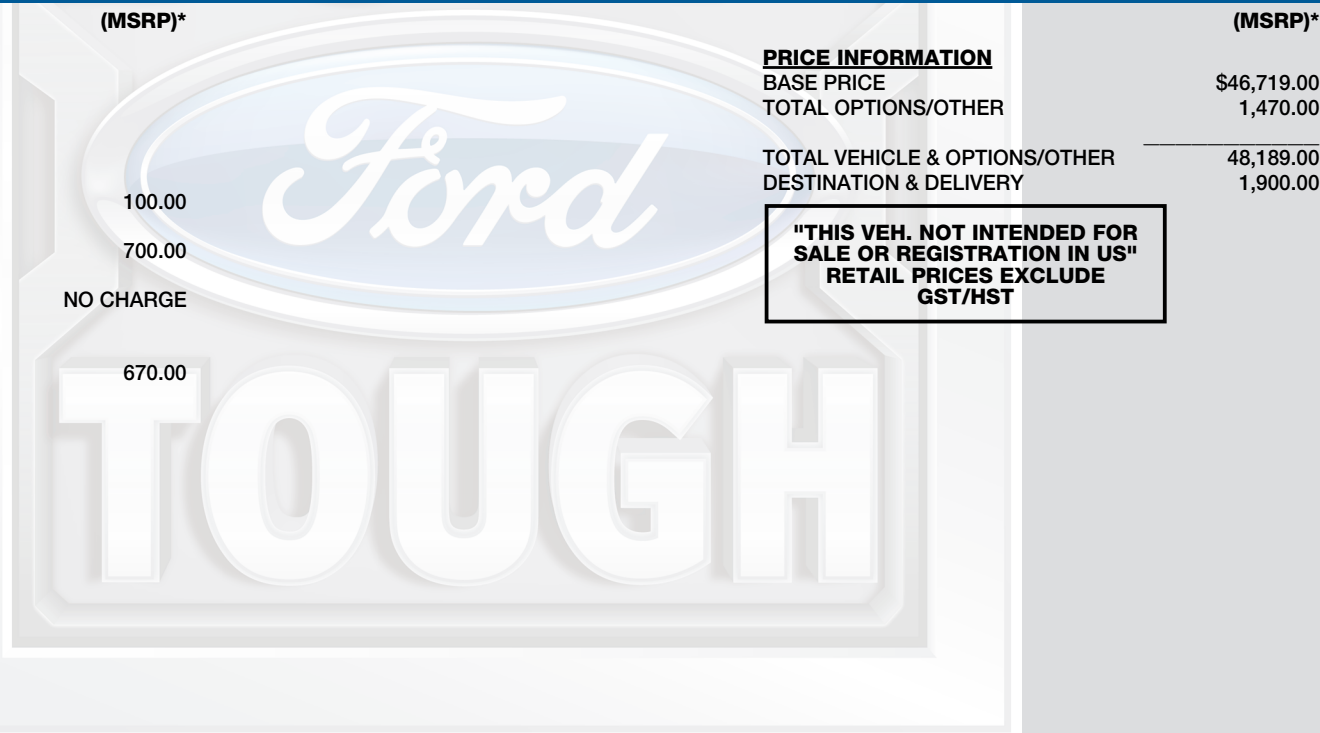

INTERIOR

- AM/FM W/CLOCK
- DISPLAY CENTRE
- GRAB HANDLES, DRVR/PASS
- OUTSIDE TEMP & COMPASS
- SEATS, CLOTH
- TACHOMETER

FUNCTIONAL

- 4X4 SYSTEM, ESOF
- ABS, POWER 4-WHEEL DISC
- AUTO START/STOP
- CRUISE CONTROL
- EASY FUEL CAPLESS FILLER
- ENGINE BLOCK HEATER
- FORDPASS™ CONNECT
- PRE-COLLISION ASSIST W/AEB
- REAR VIEW CAMERA
- REMOTE KEYLESS ENTRY
- SELECTSHIFT™ AUTO. TRANS
- SHOCKS, HEAVY DUTY
- SYNC@ 3
- WINDOWS, 2ND ROW POWER
- WINDOWS/DOORS/MIRRORS, PWR

SAFETY/SECURITY

- AIRBAGS, DRIVER & PASS
- AIR BAGS, SIDE
- PASSIVE ANTI-THEFT SYSTEM
- ROLL STABILITY CONTROL
- SAFETY BELTS, ADJUSTABLE
- SOS POST CRASH ALERT SYST

WARRANTY

- 3 YR/60,000 KM BASIC
- 5YEAR/100,000 KM POWERTRAIN
- ROADSIDE ASSISTANCE 24 HRS

INCLUDED ON THIS VEHICLE

EQUIPMENT GROUP 300A

- •XLT SERIES

OPTIONAL EQUIPMENT/OTHER

- 2020 MODEL YEAR
- FEDERAL EXCISE TAX
- .17" SILVER PAINTED ALUMINUM
- 2.7L ECOBOOST ENGINE
- .265/70R17 OWL A/S A/T
- 3.55 RATIO REGULAR AXLE
- 6600# GVWR PACKAGE
- 136 LITRE/ 36 GALLON FUEL TANK
- 8-WAY POWER DRIVERS SEAT

(MSRP)*

100.00

700.00

NO CHARGE

670.00

PRICE INFORMATION

BASE PRICE	$46,719.00
TOTAL OPTIONS/OTHER	1,470.00
TOTAL VEHICLE & OPTIONS/OTHER	48,189.00
DESTINATION & DELIVERY	1,900.00

"THIS VEH. NOT INTENDED FOR SALE OR REGISTRATION IN US" RETAIL PRICES EXCLUDE GST/HST

(MSRP)*

RAMP ONE/ TERMINAL UN		TOTAL MSRP $50,089.00
CS59		
RAMP TWO/ TERMINAL DEUX	FINAL ASSEMBLY PLANT/ USINE DE MONTAGE	* MANUFACTURER'S SUGGESTED RETAIL PRICE = MSRP * NOTE: THIS PRICE HAS BEEN DEVELOPED AS A GUIDE. DEALERS MAY SELL FOR LESS AND ARE NOT UNDER ANY OBLIGATION TO ACCEPT THIS SUGGESTED RETAIL PRICE.
	DEARBORN	
METHOD OF TRANSP/ MODE DE TRANSPORT	ITEM #: A1-233A O/T 5	
CONVOY	LA221 N RE 2X 015 000290 01 22 20	

ENERGUIDE

Gasoline Vehicle
Véhicule à essence