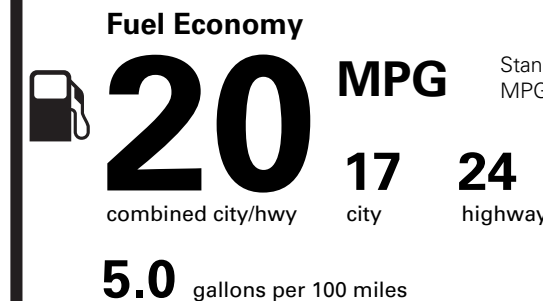

EPA DOT Fuel Economy and Environment

Gasoline Vehicle

Standard SUVs range from 14 to 105 MPG. The best vehicle rates 142 MPGe.

You spend **$2,250**

more in fuel costs over 5 years compared to the average new vehicle.

Annual fuel cost **$1,750**