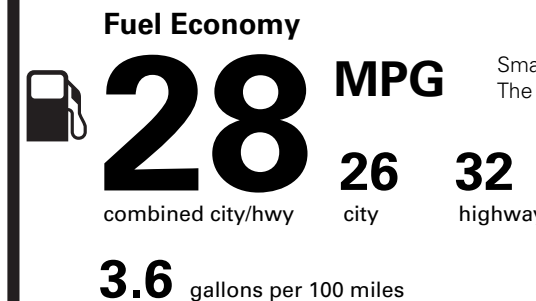

PRICE INFORMATION

Table with 2 columns: Description, (MSRP). Includes Base Price (\$31,665.00), Total Options/Other (1,155.00), Total Vehicle & Options/Other (32,820.00), and Destination & Delivery (1,495.00).

EPA DOT Fuel Economy and Environment

Gasoline Vehicle

Small SUVs range from 14 to 123 MPG. The best vehicle rates 140 MPGe.

You save \$0 in fuel costs over 5 years compared to the average new vehicle.

Annual fuel cost \$1,950