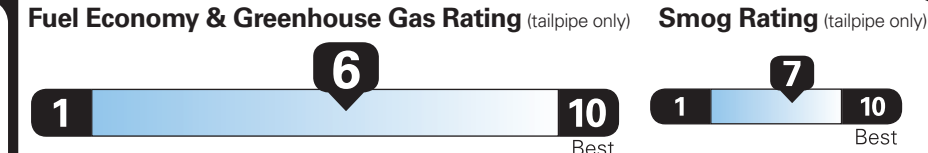

EPA DOT Fuel Economy and Environment

Gasoline Vehicle

Small SUVs range from 14 to 123 MPG. The best vehicle rates 140 MPGe.

You save \$0 in fuel costs over 5 years compared to the average new vehicle.

Annual fuel cost \$1,950