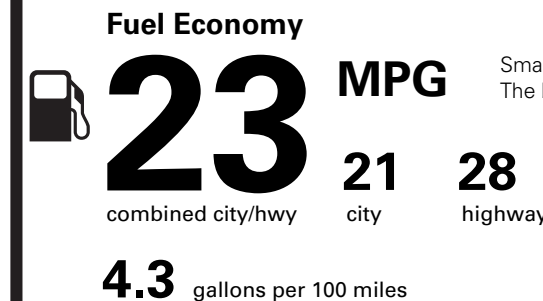

PRICE INFORMATION

BASE PRICE	\$38,365.00
TOTAL OPTIONS/OTHER	1,595.00
TOTAL VEHICLE & OPTIONS/OTHER	39,960.00
DESTINATION & DELIVERY	1,495.00

EPA DOT Fuel Economy and Environment

Gasoline Vehicle

Small SUVs range from 14 to 123 MPG. The best vehicle rates 140 MPGe.