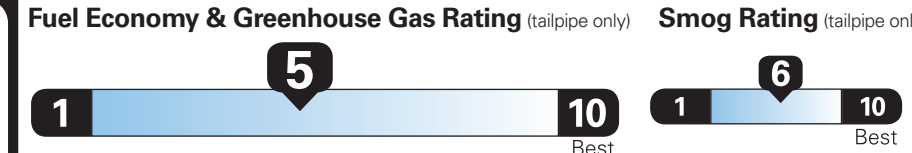

This vehicle emits 380 grams CO₂ per mile. The best emits 0 grams per mile (tailpipe only). Producing and distributing fuel also create emissions; learn more at fueleconomy.gov.

Actual results will vary for many reasons, including driving conditions and how you drive and maintain your vehicle. The average new vehicle gets 28 MPG and costs $9,750 to fuel over 5 years. Cost estimates are based on 15,000 miles per year at $3.60 per gallon. MPGe is miles per gasoline gallon equivalent. Vehicle emissions are a significant cause of climate change and smog.

fueleconomy.gov

Calculate personalized estimates and compare vehicles

GOVERNMENT 5-STAR SAFETY RATINGS

Overall Vehicle Score ★★★★★

Based on the combined ratings of frontal, side and rollover. Should ONLY be compared to other vehicles of similar size and weight.

Frontal Crash Driver Passenger ★★★★★

Based on the risk of injury in a frontal impact. Should ONLY be compared to other vehicles of similar size and weight.

Side Crash Front seat Rear seat ★★★★★

Based on the risk of injury in a side impact.

Rollover ★★★★★

Based on the risk of rollover in a single-vehicle crash.

Star ratings range from 1 to 5 stars (★★★★★), with 5 being the highest.

Source: National Highway Traffic Safety Administration (NHTSA).

www.safercar.gov or 1-888-327-4236

2FMPK4G96RBA07076

WARNING: Operating, servicing and maintaining a passenger vehicle, pickup truck, van, or off-road vehicle can expose you to chemicals including engine exhaust, carbon monoxide, phthalates, and lead, which are known to the State of California to cause cancer and birth defects or other reproductive harm. To minimize exposure, avoid breathing exhaust, do not idle the engine except as necessary, service your vehicle in a well-ventilated area and wear gloves or wash your hands frequently when servicing your vehicle. For more information go to www.P65Warnings.ca.gov/passenger-vehicle.

SCAN OR TEXT 2FRBA07076 TO 48028

www.ford.com/help/privacy-terms/

RAMP ONE

CV60

RAMP TWO

CONVOY

ITEM #:

13-Z700 O/T 2

TOTAL MSRP $41,455.00

Whether you decide to lease or finance your vehicle, you'll find the choices that are right for you. See your dealer for details or visit www.ford.com/finance.

This label is affixed pursuant to the Federal Automobile Information Disclosure Act. Gasoline, License, and Title Fees, State and Local taxes are not included. Dealer installed options or accessories are not included unless listed above.

I114 R 6B 2X 415 000008 08 21 23