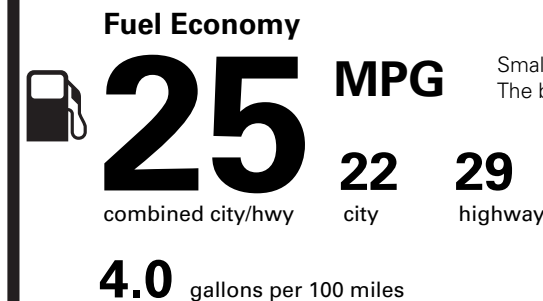

FUNCTIONAL

- 12.3" COLOR CLUSTR DISPLAY
- 8" LCD CNTR STK TOUCHSCRN
- INTELLIGENT ACCESS W/PUSH BUTTON START
- LANE-KEEPING SYSTEM
- LINCOLN CONNECT - 4G MODEM WITH WIFI CAPABILITY
- LINCOLN DRIVE MODES
- REMOTE KEYLESS ENTRY
- REMOTE START
- REVEL AUDIO W/14 SPEAKERS
- REVERSE PARKING AID
- STOP-START SYSTEM
- SYNC3® W/ VOICE ACT NAV
- UNIVERSAL GARAGE DOOR OPEN

SAFETY/SECURITY

- ADVANCETRAC WITH RSC
- AIRBAGS - SIDE IMPACT / CURTAINS
- AIRBAGS-DRVR&PASS KNEE
- AIRBAGS-DUAL-STAGE FRONT
- AUTO HIGH BEAMS
- BLIND SPOT DETECTION W/CTA
- PASSIVE ANTI-THEFT SECURILOCK SYSTEM
- PRE-COLLISION ASSIST W/AEB
- SOS POST CRASH SYSTEM

WARRANTY

- 4YR/50K MILE WARRANTY
- 4YR/50K PICKUPDELIVERY SVC
- 6YR/70K MI POWERTRAIN WARR

INCLUDED ON THIS VEHICLE

(MSRP)

EQUIPMENT GROUP 200A

OPTIONAL EQUIPMENT/OTHER

2021 MODEL YEAR	
RED CARPET	695.00
225/55R19 99V A/S BSW TIRES	
17" MINI SPARE WHEEL W/TIRE	150.00
19" BRT MACH ALUM W/MAGNETIC ELEMENTS PACKAGE	1,100.00
.HEATED STEERING WHEEL	
.HEATED REAR SEATS	
.HEATED/VENTILATED D/P SEATS	
.WINDSHIELD WIPER DE-ICER	
.RAIN SENSING WIPERS	
FRONT LICENSE PLATE BRACKET	NO CHARGE

PRICE INFORMATION

BASE PRICE	$43,050.00
TOTAL OPTIONS/OTHER	1,945.00
TOTAL VEHICLE & OPTIONS/OTHER	44,995.00
DESTINATION & DELIVERY	1,095.00

EPA DOT Fuel Economy and Environment

Gasoline Vehicle