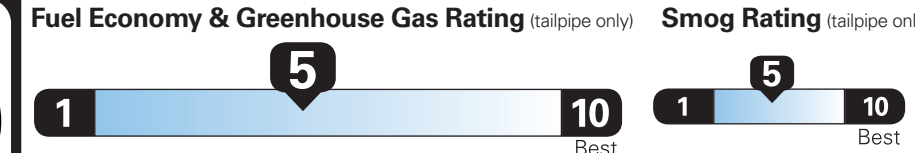

You spend $500 more in fuel costs over 5 years compared to the average new vehicle.

Annual fuel cost $1,600