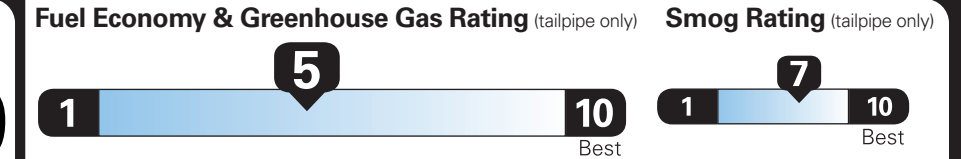

This vehicle emits 371 grams CO₂ per mile. The best emits 0 grams per mile (tailpipe only). Producing and distributing fuel also create emissions; learn more at fueleconomy.gov.

Actual results will vary for many reasons, including driving conditions and how you drive and maintain your vehicle. The average new vehicle gets 28 MPG and costs $9,750 to fuel over 5 years. Cost estimates are based on 15,000 miles per year at $3.60 per gallon. MPGe is miles per gasoline gallon equivalent. Vehicle emissions are a significant cause of climate change and smog.

fueleconomy.gov

Calculate personalized estimates and compare vehicles

GOVERNMENT 5-STAR SAFETY RATINGS

Overall Vehicle Score	Not Rated	
Based on the combined ratings of frontal, side and rollover. Should ONLY be compared to other vehicles of similar size and weight.		
Frontal Crash	Driver Passenger	Not Rated
Based on the risk of injury in a frontal impact. Should ONLY be compared to other vehicles of similar size and weight.		
Side Crash	Front seat Rear seat	Not Rated
Based on the risk of injury in a side impact.		
Rollover	Not Rated	
Based on the risk of rollover in a single-vehicle crash.		

Star ratings range from 1 to 5 stars (★★★★★), with 5 being the highest. Source: National Highway Traffic Safety Administration (NHTSA). www.safercar.gov or 1-888-327-4236

5LMPJ8KA0RJ829201

WARNING: Operating, servicing and maintaining a passenger vehicle, pickup truck, van, or off-road vehicle can expose you to chemicals including engine exhaust, carbon monoxide, phthalates, and lead, which are known to the State of California to cause cancer and birth defects or other reproductive harm. To minimize exposure, avoid breathing exhaust, do not idle the engine except as necessary, service your vehicle in a well-ventilated area and wear gloves or wash your hands frequently when servicing your vehicle. For more information go to www.P65Warnings.ca.gov/passenger-vehicle.

THE LINCOLN WAY™ APP
Your Dashboard of Services & Features

1. Download the Lincoln Way app* and you can:
2. Remotely start, lock and unlock your vehicle
   - Locate your vehicle and check approximate fuel range
   - Receive vehicle health alerts

The Lincoln Connect™ modem is active and sending vehicle data (e.g., diagnostics) to Lincoln. See in-vehicle Settings for connectivity options.

*Compatible with select smartphone platforms. Lincoln Connect service required (see App Terms for more information). Connected service and related feature functionality is subject to compatible AT&T-network availability. Evolving technology/cellular networks may affect functionality and availability, or continued provision of some features, prohibiting them from functioning. Message and data rates may apply. See your local Lincoln website for our privacy policy.