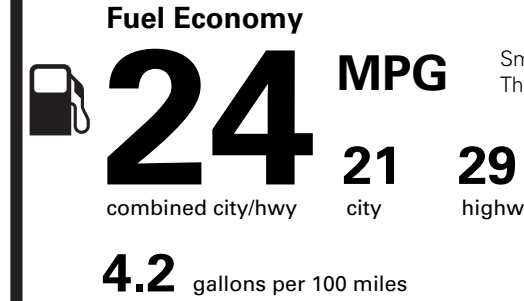

WARRANTY

- 4YR/50K MILE WARRANTY
- 4YR/50K PICKUPDELIVERY SVC
- 6YR/70K MI POWERTRAIN WARR

INCLUDED ON THIS VEHICLE

(MSRP)

EQUIPMENT GROUP 202A	5,775.00
OPTIONAL EQUIPMENT/OTHER	
50 STATE EMISSIONS	NO CHARGE
BLUECRUISE EQUIP: 4 YEAR INCL JET APPEARANCE PACKAGE	3,000.00
.P255/45R22 A/S TIRES	
.22" SATIN DRK LUSTER NKL	
FRONT LICENSE PLATE BRACKET	NO CHARGE

PRICE INFORMATION

BASE PRICE	\$54,750.00
TOTAL OPTIONS/OTHER	8,775.00
TOTAL VEHICLE & OPTIONS/OTHER	63,525.00
DESTINATION & DELIVERY	1,595.00

EPA DOT Fuel Economy and Environment

Gasoline Vehicle

Small SUVs range from 14 to 123 MPG. The best vehicle rates 140 MPGe.