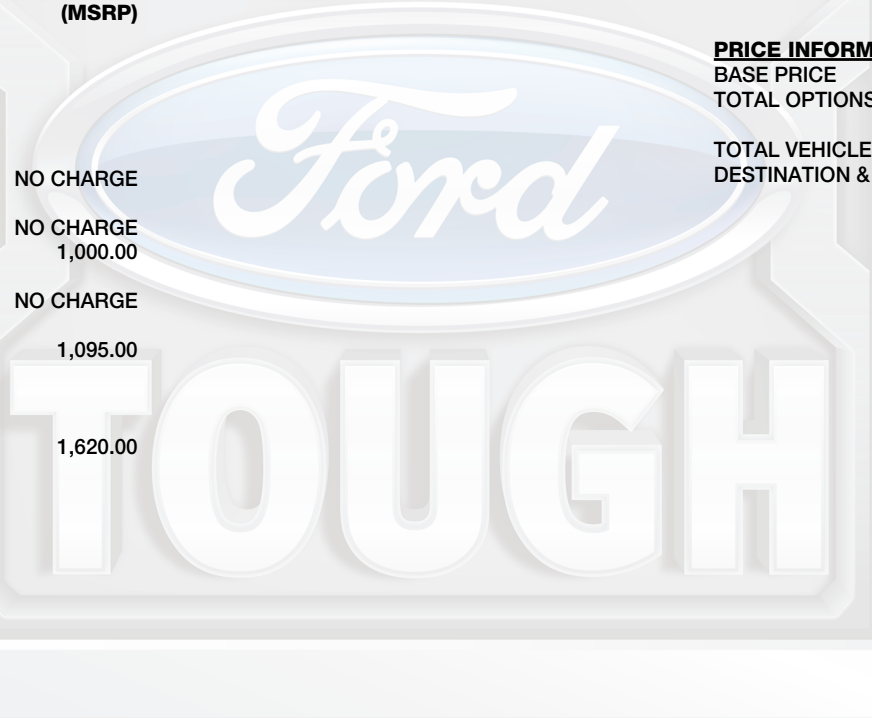

FUNCTIONAL

- 360-DEGREE CAMERA, BLIS W/CROSS-TRAFFIC ALERT, FORDPASS™ CONNECT 5GWI-FI HOTSPOT TELEMATICS MODEM, INTELLIGENT ACCESS W/PUSH BUTTON START, LANE-KEEPING SYSTEM, POST-COLLISION BRAKING, PRE-COLLISION ASSIST W/AEB, REMOTE START SYSTEM, REVERSE BRAKE ASSIST, REVERSE SENSING AND REAR VIEW CAMERA, SIRIUSXM® W/360L- NA AK&HI, SYNC®4 W/EVR & 12" SCREEN

SAFETY/SECURITY

- ADVANCETRAC™ WITH RSC®, AIRBAGS - FRONT SEAT MOUNTED SIDE IMPACT, AIRBAGS - SAFETY CANOPY®, CTR HIGH MOUNT STOP LAMP, SECURICODE KEYLESS KEYPAD, SECURILOCK® ANTI-THEFT SYS, SOS POST-CRASH ALERT SYS™, STOLEN VEH SVCS: 1 YR PLAN, TIRE PRESSURE MONIT SYS

WARRANTY

- 3YR/36,000 BUMPER / BUMPER, 5YR/60,000 POWERTRAIN, 5YR/60,000 ROADSIDE ASSIST, 8YR/100,000 HYBRID BATTERY

INCLUDED ON THIS VEHICLE

EQUIPMENT GROUP 501A

- LARIAT SERIES

OPTIONAL EQUIPMENT/OTHER

- 275/60R20 BSW ALL-TERRAIN, 3.31 ELECTRONIC LOCK RR AXLE, 7100# GVWR PACKAGE, FRONT LICENSE PLATE BRACKET, LARIAT BLACK APPEARANCE PKG, .20" GLOSS BLACK PAINTED ALUM, 50 STATE EMISSIONS, BLUECRUISE EQUIP: 90DAY TRIAL, FX4 OFF-ROAD PACKAGE, .SKID PLATES, .LINER-TRAY STYLE-NO CARPET MA, EXTENDED RANGE 36GAL FUEL TANK, BED UTILITY PACKAGE, .PRO ACCESS TAILGATE

(MSRP)

PRICE INFORMATION

Table with 2 columns: Description, (MSRP). Rows include BASE PRICE ($65,195.00), TOTAL OPTIONS/OTHER (3,715.00), TOTAL VEHICLE & OPTIONS/OTHER (68,910.00), DESTINATION & DELIVERY (1,995.00).

EPA DOT Fuel Economy and Environment

Gasoline Vehicle

Fuel Economy: 19 MPG combined city/hwy, 16 city, 24 highway. 5.3 gallons per 100 miles.

Standard Pickup Trucks range from 12 to 73 MPG. The best vehicle rates 140 MPGe.

You spend $4,500 more in fuel costs over 5 years compared to the average new vehicle.

Annual fuel cost $2,850

Fuel Economy & Greenhouse Gas Rating (tailpipe only) 4, Smog Rating (tailpipe only) 6. Best.

Actual results will vary for many reasons, including driving conditions and how you drive and maintain your vehicle. The average new vehicle gets 28 MPG and costs $9,750 to fuel over 5 years.

fueleconomy.gov

Calculate personalized estimates and compare vehicles

GOVERNMENT 5-STAR SAFETY RATINGS

Overall Vehicle Score ★★★★★. Frontal Crash ★★★★★, Driver Passenger ★★★★★, Side Crash ★★★★★, Rollover ★★★★★.

47 YEARS BUILT TOUGH F-SERIES AMERICA'S BEST SELLING TRUCKS

The FordPass™ Connect modem is active and sending vehicle data (e.g., diagnostics) to Ford.™ See in-vehicle settings for connectivity options.

*Based on 1977-2023 CY total sales. **FordPass Connect (optional on select vehicles), the FordPass App and complimentary Connected Service are required for remote features.

Insist on Ford Protect! The only extended service plan fully backed by Ford and honored at every Ford dealership in the U.S., Canada and Mexico.

Table with 3 columns: RAMP ONE (RA34), RAMP TWO, RAIL (52-8721 O/T 2). Includes TOTAL MSRP $70,905.00 and Ford Credit logo.

1FTFW5L51RFA87222 barcode

WARNING: Operating, servicing and maintaining a passenger vehicle, pickup truck, van, or off-road vehicle can expose you to chemicals including engine exhaust, carbon monoxide, phthalates, and lead.

SCAN OR TEXT 1FRFA87222 TO 48028. Msg & Data rates may apply. Text HELP for help.