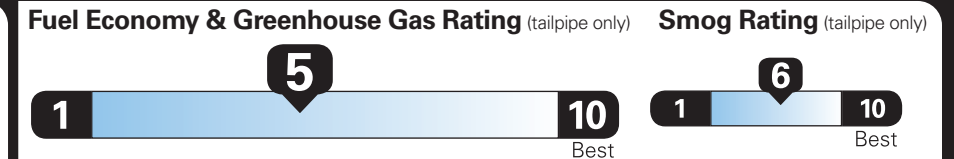

This vehicle emits 404 grams CO₂ per mile. The best emits 0 grams per mile (tailpipe only). Producing and distributing fuel also create emissions; learn more at fuelconomy.gov.

Actual results will vary for many reasons, including driving conditions and how you drive and maintain your vehicle. The average new vehicle gets 28 MPG and costs $8,000 to fuel over 5 years. Cost estimates are based on 15,000 miles per year at $2.95 per gallon. MPGe is miles per gasoline gallon equivalent. Vehicle emissions are a significant cause of climate change and smog.

fuelconomy.gov

Calculate personalized estimates and compare vehicles

GOVERNMENT 5-STAR SAFETY RATINGS

Overall Vehicle Score ★★★★★

Based on the combined ratings of frontal, side and rollover. Should ONLY be compared to other vehicles of similar size and weight.

Frontal Crash Driver Passenger ★★★★★

Based on the risk of injury in a frontal impact. Should ONLY be compared to other vehicles of similar size and weight.

Side Crash Front seat Rear seat ★★★★★

Based on the risk of injury in a side impact.

Rollover ★★★★★

Based on the risk of rollover in a single-vehicle crash.

Star ratings range from 1 to 5 stars (★★★★★), with 5 being the highest.

Source: National Highway Traffic Safety Administration (NHTSA).

www.safercar.gov or 1-888-327-4236

2LMPJ8K9XPBL18156

WARNING: Operating, servicing and maintaining a passenger vehicle, pickup truck, van, or off-road vehicle can expose you to chemicals including engine exhaust, carbon monoxide, phthalates, and lead, which are known to the State of California to cause cancer and birth defects or other reproductive harm. To minimize exposure, avoid breathing exhaust, do not idle the engine except as necessary, service your vehicle in a well-ventilated area and wear gloves or wash your hands frequently when servicing your vehicle. For more information go to www.P65Warnings.ca.gov/passenger-vehicle.

THE LINCOLN WAY™ APP
Your Dashboard of Services & Features

1. Download the Lincoln Way app* and you can:
2. Remotely start, lock and unlock your vehicle
   - Locate your vehicle and check approximate fuel range
   - Receive vehicle health alerts

The Lincoln Connect™ modem is active and sending vehicle data (e.g., diagnostics) to Lincoln. See in-vehicle Settings for connectivity options.

*Compatible with select smartphone platforms. Lincoln Connect service required (see App Terms for more information). Connected service and related feature functionality is subject to compatible AT&T-network availability. Evolving technology/cellular networks may affect functionality and availability, or continued provision of some features, prohibiting them from functioning. Message and data rates may apply. See your local Lincoln website for our privacy policy.