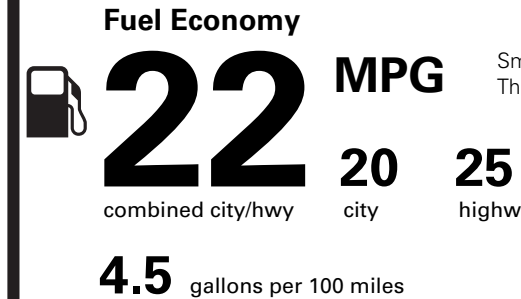

EPA DOT Fuel Economy and Environment

Gasoline Vehicle

Small SUVs range from 14 to 129 MPG. The best vehicle rates 132 MPGe.

You spend **\$2,000** more in fuel costs over 5 years compared to the average new vehicle.