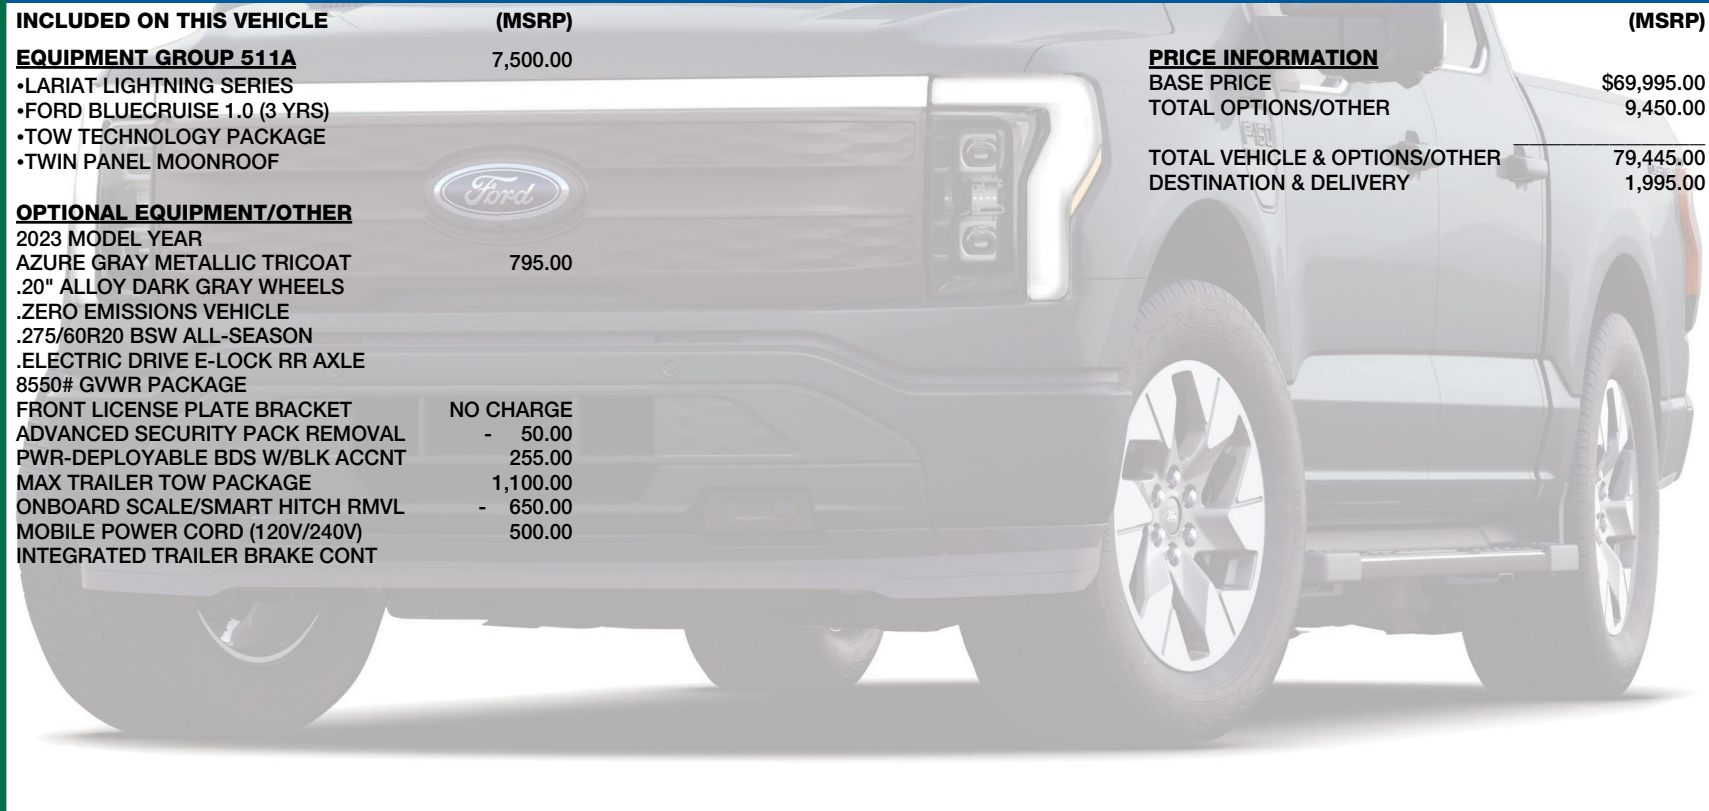

INCLUDED ON THIS VEHICLE

(MSRP)

EQUIPMENT GROUP 511A

7,500.00

- LARIAT LIGHTNING SERIES
- FORD BLUECRUISE 1.0 (3 YRS)
- TOW TECHNOLOGY PACKAGE
- TWIN PANEL MOONROOF

PRICE INFORMATION

BASE PRICE	\$69,995.00
TOTAL OPTIONS/OTHER	9,450.00
TOTAL VEHICLE & OPTIONS/OTHER	79,445.00
DESTINATION & DELIVERY	1,995.00

EPA DOT Fuel Economy and Environment

Electric Vehicle

Fuel Economy

70 MPGe
combined city/hwy

Standard Pickup Trucks range from 12 to 70 MPGe. The best vehicle rates 132 MPGe.

You save **\$3,000** in fuel costs over 5 years compared to the average new vehicle.