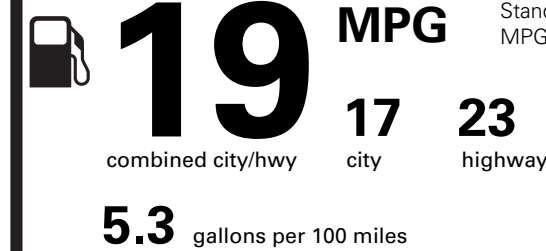

PRICE INFORMATION

BASE PRICE	MSRP	\$77,635.00
TOTAL OPTIONS/OTHER		275.00
TOTAL VEHICLE & OPTIONS/OTHER		77,910.00
DESTINATION & DELIVERY		1,695.00

EPA DOT Fuel Economy and Environment

Gasoline Vehicle

Fuel Economy

Standard SUVs range from 14 to 102 MPG. The best vehicle rates 142 MPGe.

You spend **\$2,750**

more in fuel costs over 5 years compared to the average new vehicle.

Annual fuel cost **\$1,850**

Fuel Economy & Greenhouse Gas Rating (tailpipe only) Smog Rating (tailpipe only)