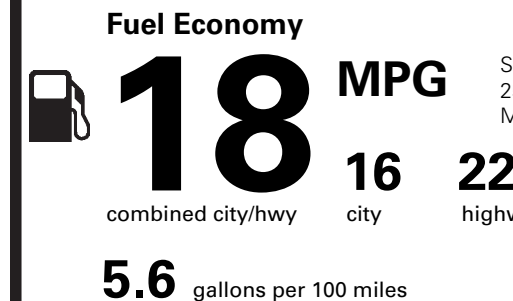

(MSRP)

6,765.00	TAILGATE STEP	375.00
	20" CHROME-LIKE PVD WHEELS	1,295.00
	36GAL EXTENDED RANGE FUEL TANK	445.00
	INTEGRATED TRAILER BRAKE CONT TECHNOLOGY PACKAGE	275.00
	.360-DEGREE CAMERA	1,195.00
	LARIAT CHROME APPEARANCE PKG	NO CHARGE
	MEDIUM LIGHT CAMEL	NO CHARGE

EPA DOT Fuel Economy and Environment

Gasoline Vehicle

Standard Pickup Trucks range from 12 to 25 MPG. The best vehicle rates 136 MPGe.

You spend  
**\$3,750**

more in fuel costs over 5 years compared to the average new vehicle.