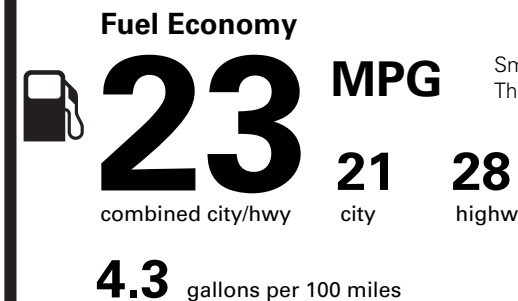

EPA DOT Fuel Economy and Environment

Gasoline Vehicle

Small SUVs range from 14 to 123 MPG. The best vehicle rates 140 MPGe.

You spend $2,000

more in fuel costs over 5 years compared to the average new vehicle.

Annual fuel cost $2,350