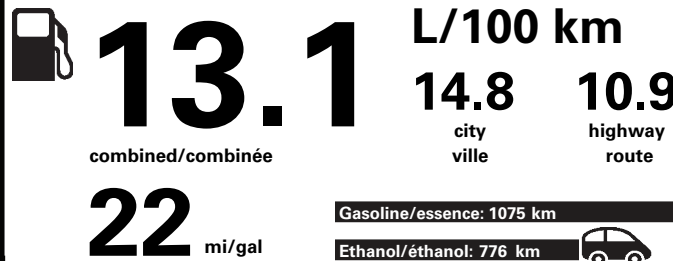

OPTIONAL EQUIPMENT/OTHER

- 2021 MODEL YEAR
- FEDERAL EXCISE TAX 100.00
- 5.0L V8 ENGINE 3,550.00
- 275/60R-20 BSW ALL-TERRAIN 1,000.00
- 3.31 RATIO REGULAR AXLE NO CHARGE
- 7050# GVWR PACKAGE NO CHARGE
- 50 STATE EMISSIONS 1,750.00
- TWIN PANEL MOONROOF 200.00
- LINER-TRAY STYLE-NO CARPET MAT
- 400W OUTLET NO CHARGE
- TRAILER TOW PACKAGE NO CHARGE
- .INTEGRATED TRLR BRAKE CNTRL
- MIRROR MAN FOLD W/POWER GLASS
- SIRIUS XM SATELLITE RADIO
- TAILGATE STEP 470.00
- 20" 6-SPOKE DARK ALLOY WHEEL NO CHARGE
- 136 LITRE/ 36 GALLON FUEL TANK
- XLT SPORT PACKAGE 500.00
- SPORT CLOTH 40/CONSOLE/40 NO CHARGE

(MSRP)*

BEDLINER SPRAY-IN *ACCY 6,415.00

FLEX FUEL VEHICLE

(MSRP)*

600.00 PRICE INFORMATION

BASE PRICE $47,939.00

TOTAL OPTIONS/OTHER 14,585.00

TOTAL VEHICLE & OPTIONS/OTHER 62,524.00

DESTINATION & DELIVERY 1,950.00

(MSRP)*

"THIS VEH. NOT INTENDED FOR SALE OR REGISTRATION IN US" RETAIL PRICES EXCLUDE GST/HST

TOTAL MSRP $64,474.00

* MANUFACTURER'S SUGGESTED RETAIL PRICE = MSRP

* NOTE: THIS PRICE HAS BEEN DEVELOPED AS A GUIDE. DEALERS MAY SELL FOR LESS AND ARE NOT UNDER ANY OBLIGATION TO ACCEPT THIS SUGGESTED RETAIL PRICE.

RAMP ONE/TERMINAL UN

CM6B

RAMP TWO/TERMINAL DEUX

FINAL ASSEMBLY PLANT/USINE DE MONTAGE

KANSAS CITY

METHOD OF TRANSP./MODE DE TRANSPORT

CONVOY

ITEM #: B1-A965 O/T 2

LM182 N RE 2X 120 000844 12 18 20

E85 Gasoline-Ethanol Vehicle / Véhicule à essence-éthanol

Fuel Consumption / Consommation de carburant

Annual fuel COST for an annual distance of 20,000 km, and an average fuel price of $1.25 per litre

$ 3 275

Coût annuel en carburant

pour une distance annuelle de 20 000 km, et un prix moyen du carburant de 1,25 $ par litre

Standard pickup trucks range from / Les camionnettes ordinaires font entre 8.9 - 16.3 L_e/100 km

L_e is gasoline litre equivalent / L_e signifie litre équivalent d'essence