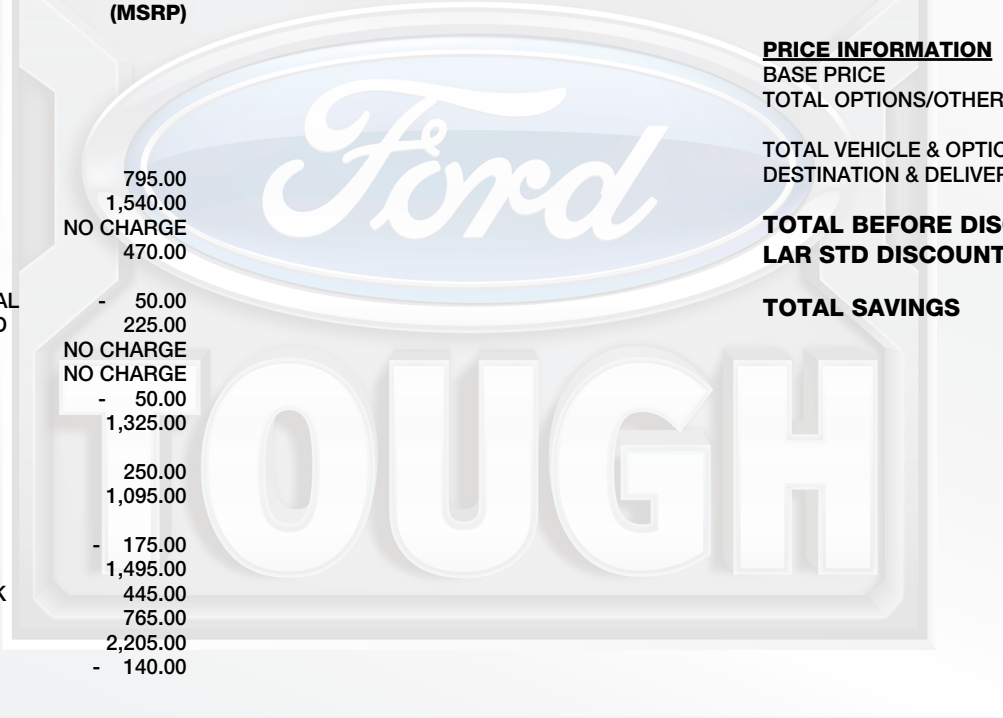

FUNCTIONAL

- BLIS W/CROSS-TRAFFIC ALERT, CLASS IV TRAILER HITCH W/ SMART TRLR TOW CONNECTOR, FORDPASS CONNECT™ 4G HOTSPOT TELEMATICS MODEM, INTELLIGENT ACCESS W/PUSH BUTTON START, LANE-KEEPING SYSTEM, POST-COLLISION BRAKING, PRE-COLLISION ASSIST W/AEB, REVERSE BRAKE ASSIST, REVERSE SENSING AND REAR VIEW CAMERA, SIRIUSXM® W/360L- NA AK&HI, SYNC®4 12" SCR N W/APPLINK®

SAFETY/SECURITY

- ADVANCETRAC™ WITH RSC®, AIRBAGS - FRONT SEAT MOUNTED SIDE IMPACT, AIRBAGS - SAFETY CANOPY®, CTR HIGH MOUNT STOP LAMP, SECURICODE KEYLESS KEYPAD, SECURILOCK® ANTI-THEFT SYS, SOS POST-CRASH ALERT SYS™, TIRE PRESSURE MONIT SYS

WARRANTY

- 3YR/36,000 BUMPER / BUMPER, 5YR/60,000 POWERTRAIN, 5YR/60,000 ROADSIDE ASSIST, 8YR/100,000 HYBRID BATTERY

INCLUDED ON THIS VEHICLE

EQUIPMENT GROUP 501A

- LARIAT SERIES

OPTIONAL EQUIPMENT/OTHER

Table with 2 columns: Equipment Name, (MSRP). Includes items like STAR WHITE METALLIC TRICOAT, 3.5L V6 ECOBOOST, 275/60R20 BSW ALL-TERRAIN, etc.

(MSRP)

PRICE INFORMATION

Table with 2 columns: Description, (MSRP). Includes BASE PRICE, TOTAL OPTIONS/OTHER, TOTAL VEHICLE & OPTIONS/OTHER, etc.

(MSRP)

EPA DOT Fuel Economy and Environment

Gasoline Vehicle

Fuel Economy: 19 MPG combined city/hwy, 17 city, 23 highway. 5.3 gallons per 100 miles.

Standard Pickup Trucks range from 12 to 70 MPG. The best vehicle rates 132 MPGe.

You spend $3,750 more in fuel costs over 5 years compared to the average new vehicle.

Annual fuel cost $2,350

Fuel Economy & Greenhouse Gas Rating (tailpipe only) Smog Rating (tailpipe only). Rating 4 for fuel economy, 6 for smog.

Actual results will vary for many reasons, including driving conditions and how you drive and maintain your vehicle. The average new vehicle gets 28 MPG and costs $8,000 to fuel over 5 years.

fueleconomy.gov

Calculate personalized estimates and compare vehicles

GOVERNMENT 5-STAR SAFETY RATINGS

Safety ratings: Overall Vehicle Score (5 stars), Frontal Crash (5 stars), Side Crash (5 stars), Rollover (4 stars).

Star ratings range from 1 to 5 stars (★★★★★), with 5 being the highest. Source: National Highway Traffic Safety Administration (NHTSA). www.safercar.gov or 1-888-327-4236

46 BUILT Ford YEARS TOUGH F-SERIES AMERICA'S BEST SELLING TRUCKS

The FordPass® Connect modem is active and sending vehicle data (e.g., diagnostics) to Ford. See in-vehicle settings for connectivity options.

*Based on 1977-2022 CY total sales. **FordPass Connect (optional on select vehicles), the FordPass App and complimentary Connected Service are required for remote features.

FORD PROTECT® Continued Service Plan

Insist on Ford Protect! The only extended service plan fully backed by Ford and honored at every Ford dealership in the U.S., Canada and Mexico.

Barcode for 1FTFW1E84PFB32604

WARNING: Operating, servicing and maintaining a passenger vehicle, pickup truck, van, or off-road vehicle can expose you to chemicals including engine exhaust, carbon monoxide, phthalates, and lead.

SCAN OR TEXT 1FPFB32604 TO 48028. Msg & Data rates may apply. Text HELP for help.

Table with vehicle configuration details: RAMP ONE CH02, RAMP TWO CONVoy, ITEM #: 21-Z900 O/T 2, TOTAL MSRP $72,610.00, Ford Credit logo, and VIN PC151 N RB 2X 340 003818 03 15 23.

This label is affixed pursuant to the Federal Automobile Information Disclosure Act. Gasoline, License, and Title Fees, State and Local taxes are not included. Dealer installed options or accessories are not included unless listed above.

PC151 N RB 2X 340 003818 03 15 23