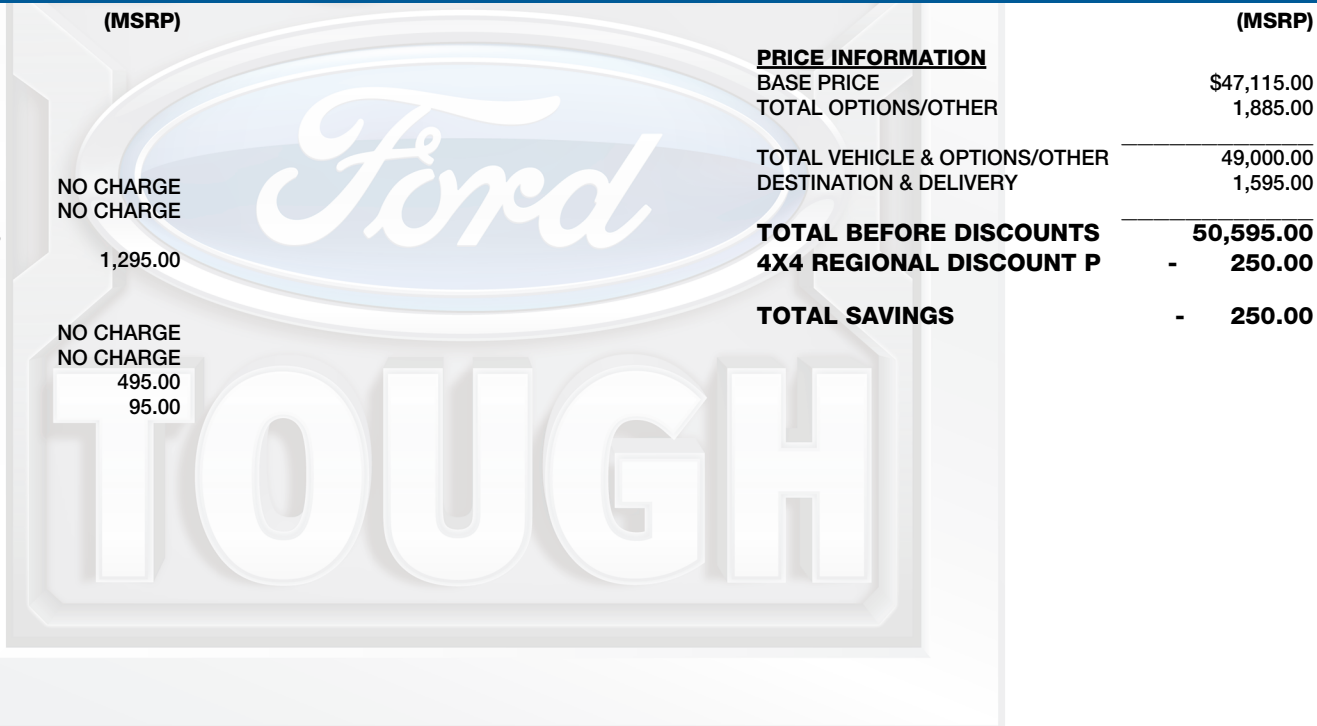

FUNCTIONAL

- BLIS W/CROSS TRAFFIC ALERT
- BRAKES - ANTI-LOCK SYSTEM
- INTELLIGENT ACCESS W/PUSH BUTTON START
- LANE KEEPING SYSTEM
- PRE-COLLISION ASSIST W/AEB
- REAR VIEW CAMERA
- REMOTE KEYLESS ENTRY
- REMOTE START SYSTEM
- SIRIUSXM® - SVC N/A AK&HI
- SYNC®4A
- WIRELESS CHARGING PAD

SAFETY/SECURITY

- AIRBAGS - SAFETY CANOPY®
- BELT-MINDER CHIME
- CTR HIGH MOUNT STOP LAMP
- LATCH CHILD SAFETY SYSTEM
- PASSIVE ANTI-THEFT SYSTEM
- TIRE PRESSURE MONIT SYS

WARRANTY

- 3YR/36,000 BUMPER / BUMPER
- 5YR/60,000 POWERTRAIN
- 5YR/60,000 ROADSIDE ASSIST

INCLUDED ON THIS VEHICLE

EQUIPMENT GROUP 500A

- LARIAT SERIES

OPTIONAL EQUIPMENT/OTHER

- 255/65R 18 A/T OWL TIRE
- 4X4 REGIONAL DISCOUNT PKG
- SPORT APPEARANCE PACKAGE
- .18" MACH ALUM WHL/DRK POCKETS
- FX4 OFF-ROAD PACKAGE
- .OFF-ROAD TUNED SUSPENSION
- .3.73 LOCKING DIFFERENTIAL
- FRONT LICENSE PLATE BRACKET
- RUNNING BOARDS - BLACK
- TRAILER TOW PACKAGE
- SECURICODE KEYLESS KEYPAD

(MSRP)

NO CHARGE
NO CHARGE

1,295.00

NO CHARGE
NO CHARGE
495.00
95.00

PRICE INFORMATION

BASE PRICE $47,115.00
TOTAL OPTIONS/OTHER 1,885.00

TOTAL VEHICLE & OPTIONS/OTHER 49,000.00
DESTINATION & DELIVERY 1,595.00

TOTAL BEFORE DISCOUNTS 50,595.00
4X4 REGIONAL DISCOUNT P - 250.00

TOTAL SAVINGS - 250.00

(MSRP)

	RAMP ONE	
	RP7L	
	RAMP TWO	RAIL
		ITEM #: 52-K01B O/T 1

TOTAL MSRP $50,345.00

Whether you decide to lease or finance your vehicle, you'll find the choices that are right for you. See your dealer for details or visit www.ford.com/finance.

SPECIAL ORDER
RB291 N RB 2X 425 005158 02 29 24

This label is affixed pursuant to the Federal Automobile Information Disclosure Act. Gasoline, License, and Title Fees, State and Local taxes are not included. Dealer installed options or accessories are not included unless listed above.

EPA DOT Fuel Economy and Environment

Gasoline Vehicle

Fuel Economy

22 MPG
combined city/hwy city highway

Standard Pickup Trucks range from 12 to 73 MPG. The best vehicle rates 140 MPGe.

4.5 gallons per 100 miles

You spend **$2,500**

more in fuel costs over 5 years compared to the average new vehicle.

Annual fuel cost

$2,450