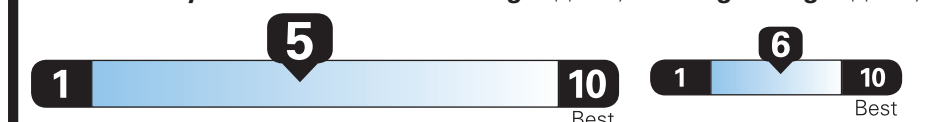

Fuel Economy & Greenhouse Gas Rating (tailpipe only) **Smog Rating** (tailpipe only)

This vehicle emits 402 grams CO₂ per mile. The best emits 0 grams per mile (tailpipe only). Producing and distributing fuel also create emissions; learn more at fuelconomy.gov.

Actual results will vary for many reasons, including driving conditions and how you drive and maintain your vehicle. The average new vehicle gets 28 MPG and costs $9,750 to fuel over 5 years. Cost estimates are based on 15,000 miles per year at $3.60 per gallon. MPGe is miles per gasoline gallon equivalent. Vehicle emissions are a significant cause of climate change and smog.

fuelconomy.gov

Calculate personalized estimates and compare vehicles

GOVERNMENT 5-STAR SAFETY RATINGS

Overall Vehicle Score Not Rated

Based on the combined ratings of frontal, side and rollover. Should ONLY be compared to other vehicles of similar size and weight.

Frontal Crash Driver Passenger Not Rated Not Rated

Based on the risk of injury in a frontal impact. Should ONLY be compared to other vehicles of similar size and weight.

Side Crash Front seat Rear seat Not Rated Not Rated

Based on the risk of injury in a side impact.

Rollover Not Rated

Based on the risk of rollover in a single-vehicle crash.

Star ratings range from 1 to 5 stars (★★★★★), with 5 being the highest.

Source: National Highway Traffic Safety Administration (NHTSA).
www.safercar.gov or 1-888-327-4236

1FTER4KH1RLE09075

WARNING: Operating, servicing and maintaining a passenger vehicle, pickup truck, van, or off-road vehicle can expose you to chemicals including engine exhaust, carbon monoxide, phthalates, and lead, which are known to the State of California to cause cancer and birth defects or other reproductive harm. To minimize exposure, avoid breathing exhaust, do not idle the engine except as necessary, service your vehicle in a well-ventilated area and wear gloves or wash your hands frequently when servicing your vehicle. For more information go to www.P65Warnings.ca.gov/passenger-vehicle.

FordPass Connect™

Download the FordPass™ app* and you can:

- Access Vehicle Control Features
- Remotely start, lock and unlock your vehicle.
- Locate your vehicle and check approximate fuel range.
- Receive vehicle health alerts.

Activate 4G LTE Wi-Fi Hotspot

- New vehicles include a 3-month or 3GB data (whichever comes first) Wi-Fi trial.
- Connect up to ten Wi-Fi-equipped devices.

The FordPass Connect™ modem is active and sending vehicle data (e.g., diagnostics) to Ford. See in-vehicle Settings for connectivity options.

Insist on Ford Protect! The only extended service plan fully backed by Ford and honored at every Ford dealership in the U.S., Canada and Mexico. See your Ford dealer or visit www.FordOwner.com.

SCAN OR TEXT 1FRLE09075 TO 48028

Msg & Data rates may apply. Text HELP for help

www.ford.com/help/privacy-terms/