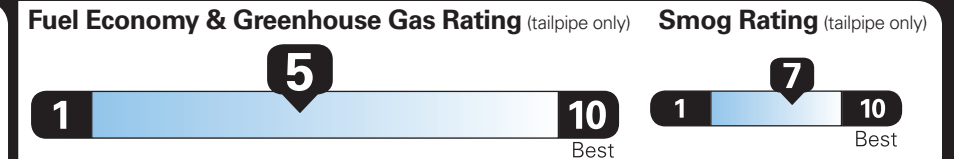

SAFETY/SECURITY

- ADVANCETRAC™ WITH RSC
- AIRBAGS-DUAL-STAGE FRONT
- AIRBAGS-SIDE IMPACT/SAFETY CANOPY SIDE AIR CURTAINS
- AUTO HIGH BEAMS
- PERIMETER ALARM
- PERSONAL SAFETY SYSTEM™
- PRE-COLLISION ASSIST W/AEB
- SOS POST-CRASH ALERT SYS™
- TIRE PRESSURE MONITOR SYS

WARRANTY

- 4YR/50K MILE WARRANTY
- 4YR/50K PICKUPDELIVERY SVC
- 6YR/70K MI POWERTRAIN WARR

INCLUDED ON THIS VEHICLE

(MSRP)

EQUIPMENT GROUP 202A	5,775.00
OPTIONAL EQUIPMENT/OTHER	
50 STATE EMISSIONS	NO CHARGE
BLUECRUISE EQUIP: 4 YEAR INCL JET APPEARANCE PACKAGE	3,000.00
.P255/45R22 A/S TIRES	
.22" SATIN DRK LUSTER NKL FRONT LICENSE PLATE BRACKET	NO CHARGE

PRICE INFORMATION

BASE PRICE	$54,750.00
TOTAL OPTIONS/OTHER	8,775.00
TOTAL VEHICLE & OPTIONS/OTHER DESTINATION & DELIVERY	63,525.00 1,595.00

EPA DOT Fuel Economy and Environment

Gasoline Vehicle

Fuel Economy

24 MPG
combined city/hwy

21 city

29 highway

4.2 gallons per 100 miles

Small SUVs range from 14 to 123 MPG. The best vehicle rates 140 MPGe.

You spend $1,500 more in fuel costs over 5 years compared to the average new vehicle.

Annual fuel cost $2,250

This vehicle emits 371 grams CO₂ per mile. The best emits 0 grams per mile (tailpipe only). Producing and distributing fuel also create emissions; learn more at fueleconomy.gov.

Actual results will vary for many reasons, including driving conditions and how you drive and maintain your vehicle. The average new vehicle gets 28 MPG and costs $9,750 to fuel over 5 years. Cost estimates are based on 15,000 miles per year at $3.60 per gallon. MPGe is miles per gasoline gallon equivalent. Vehicle emissions are a significant cause of climate change and smog.

fueleconomy.gov

Calculate personalized estimates and compare vehicles

GOVERNMENT 5-STAR SAFETY RATINGS

Overall Vehicle Score	Not Rated	
Based on the combined ratings of frontal, side and rollover. Should ONLY be compared to other vehicles of similar size and weight.		
Frontal Crash	Driver Passenger	Not Rated Not Rated
Based on the risk of injury in a frontal impact. Should ONLY be compared to other vehicles of similar size and weight.		
Side Crash	Front seat Rear seat	Not Rated Not Rated
Based on the risk of injury in a side impact.		
Rollover	Not Rated	
Based on the risk of rollover in a single-vehicle crash.		

Star ratings range from 1 to 5 stars (★★★★★), with 5 being the highest. Source: National Highway Traffic Safety Administration (NHTSA). www.safercar.gov or 1-888-327-4236

THE LINCOLN WAY™ APP
Your Dashboard of Services & Features

1. Download the Lincoln Way app* and you can:
2. Remotely start, lock and unlock your vehicle
   - Locate your vehicle and check approximate fuel range
   - Receive vehicle health alerts

The Lincoln Connect™ modem is active and sending vehicle data (e.g., diagnostics) to Lincoln. See in-vehicle Settings for connectivity options.

*Compatible with select smartphone platforms. Lincoln Connect service required (see App Terms for more information). Connected service and related feature functionality is subject to compatible AT&T-network availability. Evolving technology/cellular networks may affect functionality and availability, or continued provision of some features, prohibiting them from functioning. Message and data rates may apply. See your local Lincoln website for our privacy policy.

Lincoln Protect™

Insist on Lincoln Protect! The only extended service plan fully backed by Lincoln and honored at every Lincoln dealership in the U.S., Canada and Mexico. See your Lincoln dealer or visit www.LincolnOwner.com

RAMP ONE	CA37	CONVOY	TOTAL MSRP $65,120.00
RAMP TWO			
	ITEM #:	63-7174 O/T 2	Whether you decide to lease or finance your vehicle, you'll find the choices that are right for you. See your Lincoln Dealer for details or visit www.lincolnafcs.com.
This label is affixed pursuant to the Federal Automobile Information Disclosure Act. Gasoline, License, and Title Fees, State and Local taxes are not included. Dealer installed options or accessories are not included unless listed above.			RC273 N RD82X 440 001165 03 27 24