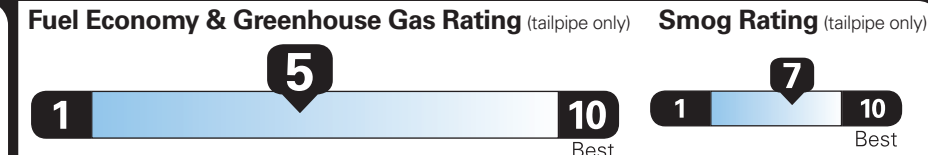

This vehicle emits 374 grams CO₂ per mile. The best emits 0 grams per mile (tailpipe only). Producing and distributing fuel also create emissions; learn more at fuelconomy.gov.

Actual results will vary for many reasons, including driving conditions and how you drive and maintain your vehicle. The average new vehicle gets 28 MPG and costs $8,000 to fuel over 5 years. Cost estimates are based on 15,000 miles per year at $2.95 per gallon. MPGe is miles per gasoline gallon equivalent. Vehicle emissions are a significant cause of climate change and smog.

fuelconomy.gov

Calculate personalized estimates and compare vehicles

Smartphone QR Code

GOVERNMENT 5-STAR SAFETY RATINGS

Overall Vehicle Score ★★★★★

Based on the combined ratings of frontal, side and rollover. Should ONLY be compared to other vehicles of similar size and weight.

Frontal Crash Driver Passenger ★★★★★

Based on the risk of injury in a frontal impact. Should ONLY be compared to other vehicles of similar size and weight.

Side Crash Front seat Rear seat ★★★★★

Based on the risk of injury in a side impact.

Rollover ★★★★★

Based on the risk of rollover in a single-vehicle crash.

Star ratings range from 1 to 5 stars (★★★★★), with 5 being the highest. Source: National Highway Traffic Safety Administration (NHTSA). www.safercar.gov or 1-888-327-4236

5LMCJ2DA1PUL20948

WARNING: Operating, servicing and maintaining a passenger vehicle, pickup truck, van, or off-road vehicle can expose you to chemicals including engine exhaust, carbon monoxide, phthalates, and lead, which are known to the State of California to cause cancer and birth defects or other reproductive harm. To minimize exposure, avoid breathing exhaust, do not idle the engine except as necessary, service your vehicle in a well-ventilated area and wear gloves or wash your hands frequently when servicing your vehicle. For more information go to www.P65Warnings.ca.gov/passenger-vehicle.

SCAN OR TEXT 5LPUL20948 TO 59173

Msg & Data rates may apply. Text HELP for help

www.lincoln.com/help/privacy-terms/

Lincoln Protect™

Insist on Lincoln Protect! The only extended service plan fully backed by Lincoln and honored at every Lincoln dealership in the U.S., Canada and Mexico. See your Lincoln dealer or visit www.LincolnOwner.com

THE LINCOLN WAY™ APP

Your Dashboard of Services & Features

1. Download the Lincoln Way app* and you can:
2. Remotely start, lock and unlock your vehicle
   - Locate your vehicle and check approximate fuel range
   - Receive vehicle health alerts

The Lincoln Connect™ modem is active and sending vehicle data (e.g., diagnostics) to Lincoln. See in-vehicle Settings for connectivity options.