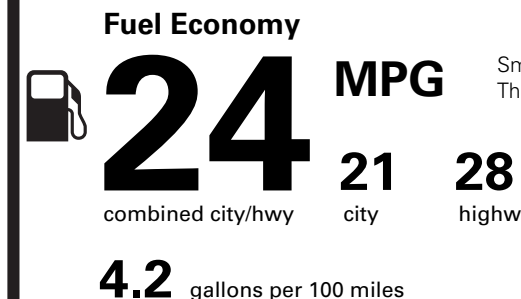

WARRANTY

- 4YR/50K MILE WARRANTY
- 4YR/50K PICKUPDELIVERY SVC
- 6YR/70K MI POWERTRAIN WARR

INCLUDED ON THIS VEHICLE

(MSRP)

EQUIPMENT GROUP 202A

10,730.00

- •RAIN SENSING WIPERS
- •WINDSHIELD WIPER DE-ICER
- •PANORAMIC VISTA RF W/PWR SHAD
- •HEATED/VENTILATED D/P SEATS
- •HEATED REAR SEATS
- •HEATED STEERING WHEEL
- •WIRELESS CHARGING PAD
- •REVEL AUDIO - 14-SPEAKERS
- •HEAD-UP DISPLAY
- •BLUECRSE 1.2 W/APA 2.0
- •ACTIVE PARK ASSIST 2.0
- •FRONT PARKING AID
- •REAR PARKING SENSORS

OPTIONAL EQUIPMENT/OTHER

- 2023 MODEL YEAR
- PRISTINE WHITE MET 3C
- 225/55R19 99V A/S BSW TIRES
- BLUECRSE 1.2 AKA ACTVGL (2YR)
- 19" BRT MACH ALUM W/MAGNETIC

750.00

PRICE INFORMATION

BASE PRICE	$45,375.00
TOTAL OPTIONS/OTHER	11,480.00
TOTAL VEHICLE & OPTIONS/OTHER	56,855.00
DESTINATION & DELIVERY	1,395.00

(MSRP)

RAMP ONE	RA5M	RAIL	ITEM #: 45-Z801 O/T 2	Whether you decide to lease or finance your vehicle, you'll find the choices that are right for you. See your Lincoln Dealer for details or visit www.lincolnafs.com.	LINCOLN AUTOMOTIVE FINANCIAL SERVICES PJ081 N RD 2X 330 000252 09 08 23
RAMP TWO					
This label is affixed pursuant to the Federal Automobile Information Disclosure Act. Gasoline, License, and Title Fees, State and Local taxes are not included. Dealer installed options or accessories are not included unless listed above.				TOTAL MSRP $58,250.00	

EPA DOT Fuel Economy and Environment

Gasoline Vehicle

Small SUVs range from 14 to 129 MPG. The best vehicle rates 132 MPGe.

You spend $1,250

more in fuel costs over 5 years compared to the average new vehicle.

Annual fuel cost $1,850