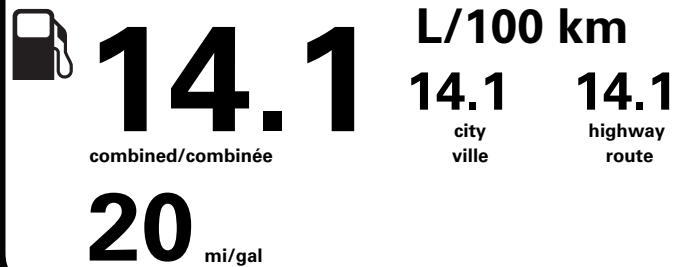

PRICE INFORMATION

BASE PRICE	$62,990.00
TOTAL OPTIONS/OTHER	21,780.00
TOTAL VEHICLE & OPTIONS/OTHER DESTINATION & DELIVERY	84,770.00
	2,095.00

"THIS VEH. NOT INTENDED FOR SALE OR REGISTRATION IN US" RETAIL PRICES EXCLUDE GST/HST

Bronco Off-Road is an outdoor and off-road adventure playground. Original Bronco owners who purchase and take delivery can attend this full-day, immersive driving experience, valued at $2500. Fleet vehicles not eligible. See

www.BroncoOffRodeo.com for more information.

OPTIONAL EQUIPMENT/OTHER

- 2023 MODEL YEAR
- FEDERAL EXCISE TAX 100.00
- 2.7L ECOBOOST V6 ENGINE 2,250.00
- 10-SPEED AUTO TRANSMISSION NO CHARGE
- LT315/70R17 M/T TIRES (35")
- REMOTE START SYSTEM
- CNCTD BLT-IN NAV(3-YR INC)
- SASQUATCH PACKAGE 7,100.00
- .17"BLK ALM BEADLCK ALLOY RING
- .4.7/REAR AXLE-LOCKING DIFF
- .FRONT AXLE-LOCKING DIFFRNTL
- HARD TOP, MOULDED-IN-COLOUR
- .FRT ROW TOP PANEL STORAGE BAG 1,695.00

RAMP ONE/TERMINAL UN	CP64

RAMP TWO/TERMINAL DEUX	FINAL ASSEMBLY PLANT/USINE DE MONTAGE	MICHIGAN

METHOD OF TRANSP/MODE DE TRANSPORT	ITEM #: B4-0309 O/T 2	CONVOY

TOTAL MSRP $86,865.00

* MANUFACTURER'S SUGGESTED RETAIL PRICE = MSRP
* NOTE: THIS PRICE HAS BEEN DEVELOPED AS A GUIDE. DEALERS MAY SELL FOR LESS AND ARE NOT UNDER ANY OBLIGATION TO ACCEPT THIS SUGGESTED RETAIL PRICE.

PF222 N RE 2X 360 000563 06 22 23

Gasoline Vehicle
Véhicule à essence

Fuel Consumption / Consommation de carburant

Annual fuel **COST**
for an annual distance of 20,000 km, and an average fuel price of $1.25 per litre

$ 3 525

Coût annuel en carburant

pour une distance annuelle de 20 000 km, et un prix moyen du carburant de 1,25 $ par litre

Small SUVs range from /
Les petits VUS font entre

1.9 - 14.3 L_e/100 km

L_e is gasoline litre equivalent
L_e signifie litre équivalent d'essence

Carbon Dioxide Rating / Indice de dioxyde de carbone

Tailpipe emissions only / Émissions du tuyau d'échappement seulement

Smog Rating / Indice de Smog

Estimates are based on Government of Canada approved criteria and testing methods. Vehicle's actual fuel consumption will vary.

Estimations établies selon des méthodes d'essai et des critères approuvés par le gouvernement du Canada. La consommation de carburant réelle du véhicule variera.

For more information visit

vehicles.nrcan.gc.ca

Pour plus d'information visitez

vehicules.nrcan.gc.ca

U.S. GOVERNMENT SAFETY RATINGS
COTES DE SÉCURITÉ DU GOUVERNEMENT AMÉRICAIN

Overall Vehicle Score /
Cote globale du véhicule

Not Rated / Non coté

Frontal Crash / Collision frontale
Driver / Conducteur
Passenger / Passager
★★★★★

Side Crash / Collision latérale
Front seat / Siège avant
Rear seat / Siège arrière
Not Rated / Non coté
Not Rated / Non coté

Rollover / Capotage
★★★

Star ratings range from 1 to 5 stars (★★★★★), with 5 being the highest.
Les cotes varient de 1 à 5 étoiles (★★★★★), 5 étant la cote la plus élevée.

Source: U.S. National Highway Traffic Safety Administration
For more information / Pour de plus amples renseignements
www.safercar.gov

1FMEE5DP3PLB65122