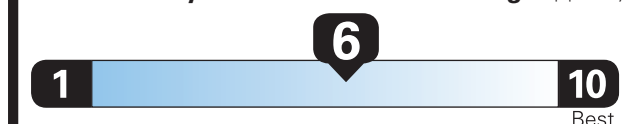

Fuel Economy & Greenhouse Gas Rating (tailpipe only)