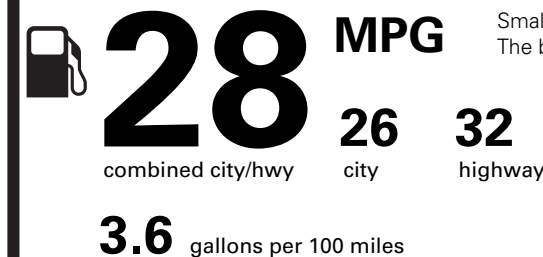

INTERIOR

- 1-TOUCH DOWN DRIVER WINDOW
- DUAL ILLUM VIS VANITY MIRR
- DUAL ZONE AUTO CLIMATE CTL
- ILLUMINATED ENTRY SYSTEM
- MAP POCKETS-PASSENGER
- POWERPOINTS - 12V
- REAR SEAT CUPHOLDERS AND ARMREST
- ROTARY GEAR SHIFT DIAL
- STEERING:TILT/TELESCOPE, CRUISE & AUDIO CONTROLS
- UNIQUE CLOTH BUCKET SEATS
- USB A AND C

FUNCTIONAL

- BLIS W/CROSS-TRAFFIC ALERT
- ELECTRIC PARKING BRAKE
- FORDPASS™ CONNECT
- INTELLIGENT ACCESS W/PUSH BUTTON START
- REFRESH95
- SIRIUSXM® W/360L- NA AK&HI

SAFETY/SECURITY

- ADVANCETRAC™ WITH RSC®
- AIRBAG - DRIVER KNEE
- AIRBAGS - DUAL STAGE FRONT
- AIRBAGS - FRONT SEAT MOUNTED SIDE IMPACT
- AIRBAGS - SAFETY CANOPY®
- LATCH CHILD SAFETY SYSTEM
- PERSONAL SAFETY SYSTEM™
- SECURILOCK® ANTI-THEFT SYS
- SOS POST-CRASH ALERT SYS™
- TIRE PRESSURE MONIT SYS

WARRANTY

- 3YR/36,000 BUMPER / BUMPER
- 5YR/60,000 POWERTRAIN
- 5YR/60,000 ROADSIDE ASSIST

INCLUDED ON THIS VEHICLE

(MSRP)

(MSRP)

EQUIPMENT GROUP 200A

OPTIONAL EQUIPMENT/OTHER

- 225/65R17 102H A/S BSW2 TIRES
- COLD WEATHER PACKAGE
- .HEATED STEERING WHEEL
- .MIRROR-PWR/HTD GLASS
- .REMOTE START SYSTEM
- .HEATED FRONT ROW SEATS
- SUPPLEMENTAL PTC HEATER
- 17" SHDW SLVR-PNTD ALUM WHEELS

NO CHARGE

NO CHARGE

PRICE INFORMATION

BASE PRICE	$31,665.00
TOTAL OPTIONS/OTHER	
TOTAL VEHICLE & OPTIONS/OTHER	31,665.00
DESTINATION & DELIVERY	1,495.00

EPA DOT

Fuel Economy and Environment

Gasoline Vehicle

Fuel Economy

Small SUVs range from 14 to 123 MPG. The best vehicle rates 140 MPGe.

You save
$0

in fuel costs over 5 years compared to the average new vehicle.

Annual fuel cost

$1,950