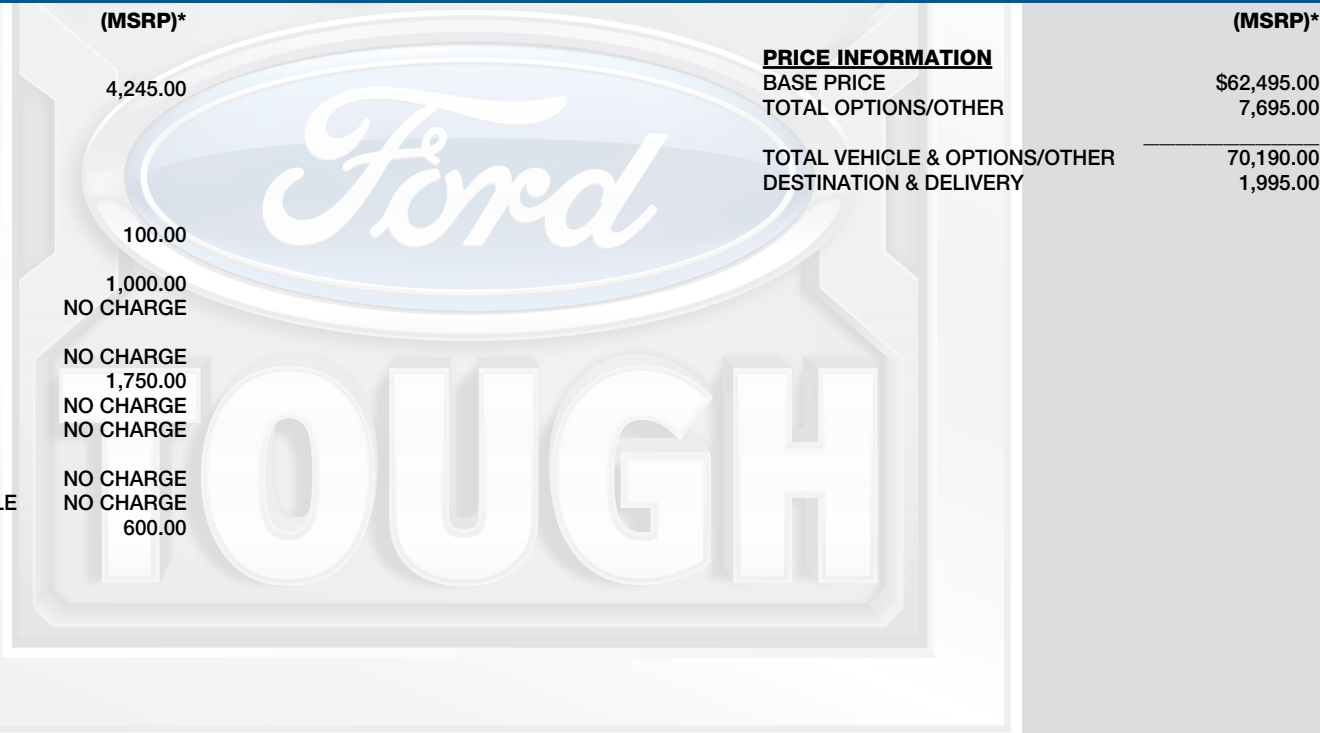

FUNCTIONAL

- A/C, DUAL ZONE ELECTRONIC
- BLIS W/CROSS TRAFFIC
- FORDPASS CONNECT™
- INTELL ACCESS W/PUSH START
- LANE KEEPING SYSTEM
- POST-COLLISION BRAKING
- PRE-COLLISION ASSIST W/AEB
- REAR VIEW CAMERA
- REM KEYLESS ENTRY/KEYPAD
- REMOTE VEHICLE START
- REVERSE BRAKE ASSIST
- REVERSE SENSING SYSTEM
- SIRIUSXM® W/ 360L
- SYNC@4 12" SCR N W/ APPLINK

SAFETY/SECURITY

- ADVANCED SECURITY PACK
- AIR BAGS, SIDE
- AIRBAGS, DRIVER & PASS
- ROLL STABILITY CONTROL
- SAFETY BELTS, ADJUSTABLE
- SOS POST CRASH ALERT SYST
- STOP LAMP, HIGH MOUNT CTR
- TIRE PRESSURE MONITOR SYS

WARRANTY

- 3 YR/60,000 KM BASIC
- 5 YEAR/100,000 KM POWERTRAIN
- ROADSIDE ASSISTANCE 24 HRS

INCLUDED ON THIS VEHICLE

EQUIPMENT GROUP 502A

- LARIAT SERIES
- CNCTD BUILT-IN NAV(3-YR INCL)

OPTIONAL EQUIPMENT/OTHER

- 2021 MODEL YEAR
- FEDERAL EXCISE TAX
- .FORD CO-PILOT360 ASSIST 2.0
- 275/60R-20 BSW ALL-TERRAIN
- 3.55 RATIO REGULAR AXLE
- 6600# GVWR PACKAGE
- 50 STATE EMISSIONS
- TWIN PANEL MOONROOF
- TRAILER TOW PACKAGE
- 20" 6-SPOKE DARK ALLOY WHEEL
- 136 LITRE/ 36 GALLON FUEL TANK
- LARIAT SPORT PACKAGE
- LEATHER BUCKET SEATS W/CONSOLE
- BEDLINER SPRAY-IN *ACCY

(MSRP)*

4,245.00

100.00

1,000.00

NO CHARGE

NO CHARGE

1,750.00

NO CHARGE

NO CHARGE

NO CHARGE

NO CHARGE

600.00

PRICE INFORMATION

BASE PRICE	$62,495.00
TOTAL OPTIONS/OTHER	7,695.00
TOTAL VEHICLE & OPTIONS/OTHER	70,190.00
DESTINATION & DELIVERY	1,995.00

(MSRP)*

Gasoline Vehicle
Véhicule à essence