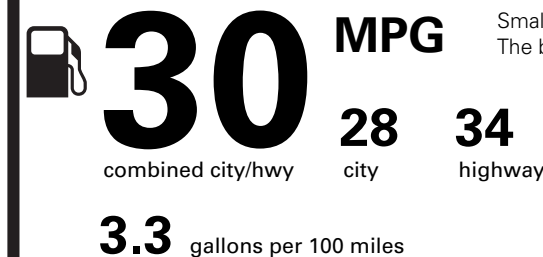

PRICE INFORMATION

BASE PRICE	\$30,470.00
TOTAL OPTIONS/OTHER	2,700.00
TOTAL VEHICLE & OPTIONS/OTHER	33,170.00
DESTINATION & DELIVERY	1,495.00

EPA DOT

Fuel Economy and Environment

Gasoline Vehicle

Fuel Economy

Small SUVs range from 14 to 129 MPG. The best vehicle rates 142 MPGe.

You save
\$500

in fuel costs over 5 years compared to the average new vehicle.

Annual fuel cost

\$1,200

Fuel Economy & Greenhouse Gas Rating (tailpipe only)