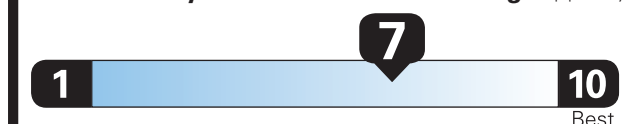

FUNCTIONAL

- BLIS W/CROSS-TRAFFIC ALERT
- ELECTRIC PARKING BRAKE
- FORDPASS™ CONNECT
- INTELLIGENT ACCESS W/PUSH BUTTON START
- PEDESTRIAN ALERT SOUNDER
- REFRESH95
- SIRIUSXM® W/360L- NA AK&HI

SAFETY/SECURITY

- ADVANCETRAC™ WITH RSC®
- AIRBAG - DRIVER KNEE
- AIRBAGS - DUAL STAGE FRONT
- AIRBAGS - FRONT SEAT MOUNTED SIDE IMPACT
- AIRBAGS - SAFETY CANOPY®
- LATCH CHILD SAFETY SYSTEM
- SOS POST-CRASH ALERT SYS™
- TIRE PRESSURE MONIT SYS

WARRANTY

- 3YR/36,000 BUMPER / BUMPER
- 5YR/60,000 ROADSIDE ASSIST
- 8YR/100,000 HYBRID UNIQUE COMPONENTS

INCLUDED ON THIS VEHICLE

(MSRP)

EQUIPMENT GROUP 301A

OPTIONAL EQUIPMENT/OTHER

- .18" ROCK MET PAINTED WHEEL
- .225/60R18 100H A/S BSW TIRES
- FRONT LICENSE PLATE BRACKET

NO CHARGE

PRICE INFORMATION

BASE PRICE	$33,340.00
TOTAL OPTIONS/OTHER	
TOTAL VEHICLE & OPTIONS/OTHER	33,340.00
DESTINATION & DELIVERY	1,495.00

EPA DOT

Fuel Economy and Environment

Gasoline Vehicle

Fuel Economy

39 MPG

combined city/hwy

42 city

36 highway

2.6 gallons per 100 miles

Small SUVs range from 14 to 123 MPG. The best vehicle rates 140 MPGe.

You save

$2,750

in fuel costs over 5 years compared to the average new vehicle.

Annual fuel cost

$1,400

Fuel Economy & Greenhouse Gas Rating (tailpipe only)