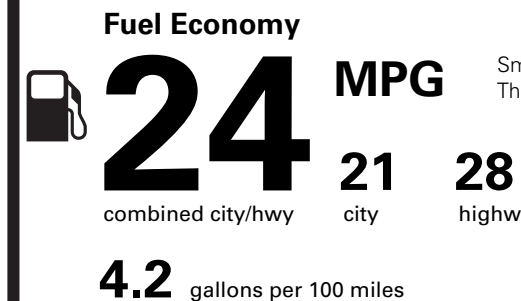

SAFETY/SECURITY

- ADVANCETRAC™ WITH RSC
- AIR BAG - DRIVER KNEE
- AIRBAGS-DUAL-STAGE FRONT
- AIRBAGS - SIDE IMPACT / CURTAINS
- AUTO HIGH BEAMS
- PRE-COLLISION ASSIST W/AEB
- SECURILOCK® PASSIVE ANTI-THEFT SYSTEM
- SOS POST CRASH SYSTEM

WARRANTY

- 4YR/50K MILE WARRANTY
- 4YR/50K PICKUPDELIVERY SVC
- 6YR/70K MI POWERTRAIN WARR

INCLUDED ON THIS VEHICLE

(MSRP)

EQUIPMENT GROUP 101A

3,595.00

- •RAIN SENSING WIPERS
- •WINDSHIELD WIPER DE-ICER
- •HEATED/VENTILATED D/P SEATS
- •HEATED STEERING WHEEL
- •WIRELESS CHARGING PAD
- •LINCOLN CO-PILOT360 2.1 VISIO
- •360 DEGREE CAMERA
- •REVERSE BRAKE ASSIST
- •FRONT PARKING SENSORS
- •REAR PARKING SENSORS

OPTIONAL EQUIPMENT/OTHER

- 2024 MODEL YEAR CERAMIC PEARL MET 3C 750.00
- 225/55R19 99V A/S BSW TIRES
- PANORAMIC VISTA RF W/PWR SHADE 1,700.00
- 19" BRIGHT MACHINED ALUM WHEEL 580.00
- FRONT LICENSE PLATE BRACKET NO CHARGE

PRICE INFORMATION

BASE PRICE	$41,130.00
TOTAL OPTIONS/OTHER	6,625.00
TOTAL VEHICLE & OPTIONS/OTHER	47,755.00
DESTINATION & DELIVERY	1,395.00

EPA DOT Fuel Economy and Environment

Gasoline Vehicle

Small SUVs range from 14 to 123 MPG. The best vehicle rates 140 MPGe.

You spend **$1,500**

more in fuel costs over 5 years compared to the average new vehicle.

Annual fuel cost **$2,250**