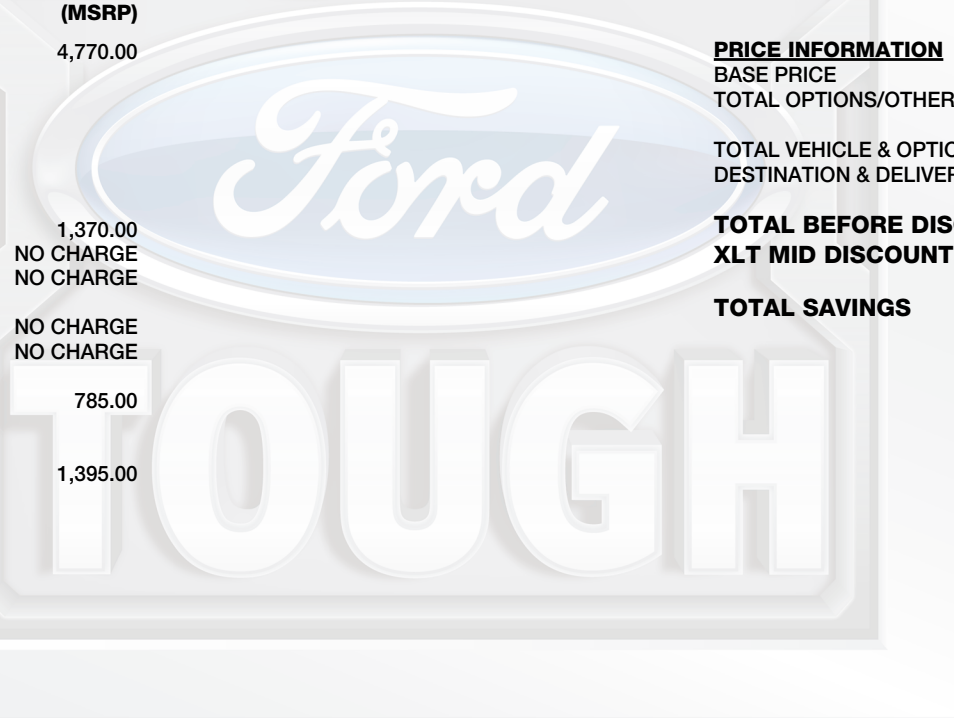

FUNCTIONAL

- BLIS W/CROSS-TRAFFIC ALERT, CLASS IV TRAILER HITCH W/ SMART TRLR TOW CONNECTOR, FORDPASS™ CONNECT 5GWI-FI HOTSPOT TELEMATICS MODEM, LANE-KEEPING SYSTEM, POST-COLLISION BRAKING, PRE-COLLISION ASSIST W/AEB, PRO TRAILER BACKUP ASSIST, PRO TRAILER HITCH ASSIST, REVERSE BRAKE ASSIST, REVERSE SENSING AND REAR VIEW CAMERA, SELECTSHIFT®, SYNC@4 W/EVR & 12" SCREEN

SAFETY/SECURITY

- ADVANCETRAC™ WITH RSC®, AIRBAGS - FRONT SEAT MOUNTED SIDE IMPACT, AIRBAGS - SAFETY CANOPY®, CTR HIGH MOUNT STOP LAMP, PERIMETER ALARM, SECURICODE KEYLESS KEYPAD, SOS POST-CRASH ALERT SYSTM™, STOLEN VEH SVCS: 1 YR PLAN, TIRE PRESSURE MONIT SYS

WARRANTY

- 3YR/36,000 BUMPER / BUMPER, 5YR/60,000 POWERTRAIN, 5YR/60,000 ROADSIDE ASSIST, 8YR/100,000 HYBRID BATTERY

INCLUDED ON THIS VEHICLE

EQUIPMENT GROUP 302A

- XLT SERIES, LED SIDE-MIRROR SPOTLIGHTS, POWER-SLIDING REAR WINDOW

OPTIONAL EQUIPMENT/OTHER

- EXTENDED RANGE 36GAL FUEL TAN 5.0L V8 ENGINE 1,370.00, 275/60R20 BSW ALL-SEASON NO CHARGE, 3.73 ELECTRONIC LOCK RR AXLE NO CHARGE, 6850# GVWR PACKAGE NO CHARGE, FRONT LICENSE PLATE BRACKET 50 STATE EMISSIONS NO CHARGE, BLUECRUISE EQUIP: 90DAY TRIAL TOW/HAUL PACKAGE 785.00, INTEGRATED TRAILER BRAKE CONT MIRROR MAN FOLD W/POWER GLASS NO CHARGE, 20" CHROME-LIKE PVD WHEELS 1,395.00, TX BADGE

(MSRP)

4,770.00

PRICE INFORMATION

Table with 2 columns: Description, (MSRP). Rows include BASE PRICE ($49,980.00), TOTAL OPTIONS/OTHER (8,320.00), TOTAL VEHICLE & OPTIONS/OTHER DESTINATION & DELIVERY (58,300.00), TOTAL BEFORE DISCOUNTS (60,295.00), XLT MID DISCOUNT (- 2,000.00), TOTAL SAVINGS (- 2,000.00).

EPA DOT Fuel Economy and Environment

Gasoline Vehicle

Fuel Economy: 19 MPG combined city/hwy, 16 city, 24 highway. 5.3 gallons per 100 miles.

Standard Pickup Trucks range from 12 to 73 MPG. The best vehicle rates 140 MPGe.

You spend $4,500 more in fuel costs over 5 years compared to the average new vehicle.

Annual fuel cost $2,850

Fuel Economy & Greenhouse Gas Rating (tailpipe only) Smog Rating (tailpipe only). Rating 4 out of 10.

Actual results will vary for many reasons, including driving conditions and how you drive and maintain your vehicle. The average new vehicle gets 28 MPG and costs $9,750 to fuel over 5 years.

fueleconomy.gov

Calculate personalized estimates and compare vehicles

GOVERNMENT 5-STAR SAFETY RATINGS

Overall Vehicle Score ★★★★★. Frontal Crash ★★★★★, Side Crash ★★★★★, Rollover ★★★★★.

The FordPass® Connect modem is active and sending vehicle data (e.g., diagnostics) to Ford.** See in-vehicle settings for connectivity options.

*Based on 1977-2022 CY total sales. **FordPass Connect (optional on select vehicles), the FordPass App and complimentary Connected Service are required for remote features.

Insist on Ford Protect! The only extended service plan fully backed by Ford and honored at every Ford dealership in the U.S., Canada and Mexico.

Table with 3 columns: RAMP ONE (RA7L), RAMP TWO (RAIL), TOTAL MSRP ($58,295.00). Includes Ford Credit logo and financing information.

Barcode for 1FTEW3K5XRFA60425

WARNING: Operating, servicing and maintaining a passenger vehicle, pickup truck, van, or off-road vehicle can expose you to chemicals including engine exhaust, carbon monoxide, phthalates, and lead.

SCAN OR TEXT 1FRFA60425 TO 48028. Msg & Data rates may apply. Text HELP for help.