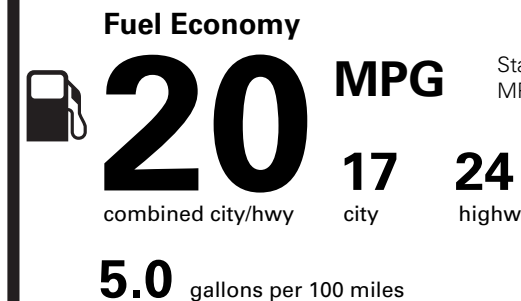

BLACK LABEL MEMBER PRIVILEGES NO CHARGE

- 4 year/50,000 Mile Premium Maintenance Plan
Remote New Vehicle Delivery
Remote service pickup and re-delivery (50 Mile Radius)
Anytime car wash
Travel Collection
Lincoln Access Rewards (70,000 Welcome Points)

EPA DOT Fuel Economy and Environment

Gasoline Vehicle

Standard SUVs range from 13 to 102 MPG. The best vehicle rates 140 MPGe.

You spend \$3,750

more in fuel costs over 5 years compared to the average new vehicle.