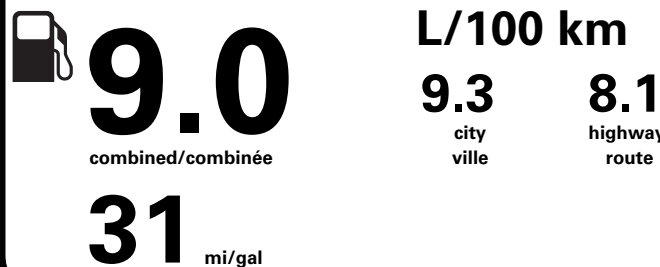

Fuel Consumption / Consommation de carburant

Annual fuel **COST**
for an annual distance of 20,000 km, and an average fuel price of $1.45 per litre

$ 2 610

Coût annuel en carburant
pour une distance annuelle de 20 000 km, et un prix moyen du carburant de 1,45 $ par litre

Small SUVs range from / Les petits VUS font entre

1.9 - 16.5 L_e/100 km

L_e is gasoline litre equivalent
L_e signifie litre équivalent d'essence

Carbon Dioxide Rating / Indice de dioxyde de carbone

Tailpipe emissions only / Émissions du tuyau d'échappement seulement

Smog Rating / Indice de Smog

Estimates are based on Government of Canada approved criteria and testing methods. Vehicle's actual fuel consumption will vary.

Estimations établies selon des méthodes d'essai et des critères approuvés par le gouvernement du Canada. La consommation de carburant réelle du véhicule variera.

For more information visit

vehicles.nrcan.gc.ca

Pour plus d'information visitez

vehicules.nrcan.gc.ca

U.S. GOVERNMENT SAFETY RATINGS
COTES DE SÉCURITÉ DU GOUVERNEMENT AMÉRICAIN

Overall Vehicle Score / Cote globale du véhicule	★★★★★
Frontal Crash / Collision frontale	★★★★★
Side Crash / Collision latérale	★★★★★
Rollover / Capotage	★★★★

Star ratings range from 1 to 5 stars (*****), with 5 being the highest. Les cotes varient de 1 à 5 étoiles (*****), 5 étant la cote la plus élevée.

Source: U.S. National Highway Traffic Safety Administration
For more information / Pour de plus amples renseignements
www.safercar.gov

3FMCR9B65RRE53399

Ford FORD PROTECT
Insist on Ford Protect! The only extended service plan fully backed by Ford and honored at every Ford dealership in the US and Canada. See your Ford dealer for additional details, or visit www.ford.ca for more information.

Personalize your vehicle with Ford Custom Accessories. Genuine Ford Accessories are engineered for your vehicle and can be included under the Ford New Vehicle Limited Warranty. Certain conditions, limitations and exclusions apply. See your Dealer for details.

Scan code not operational at this time

FOR PLANT USE ONLY