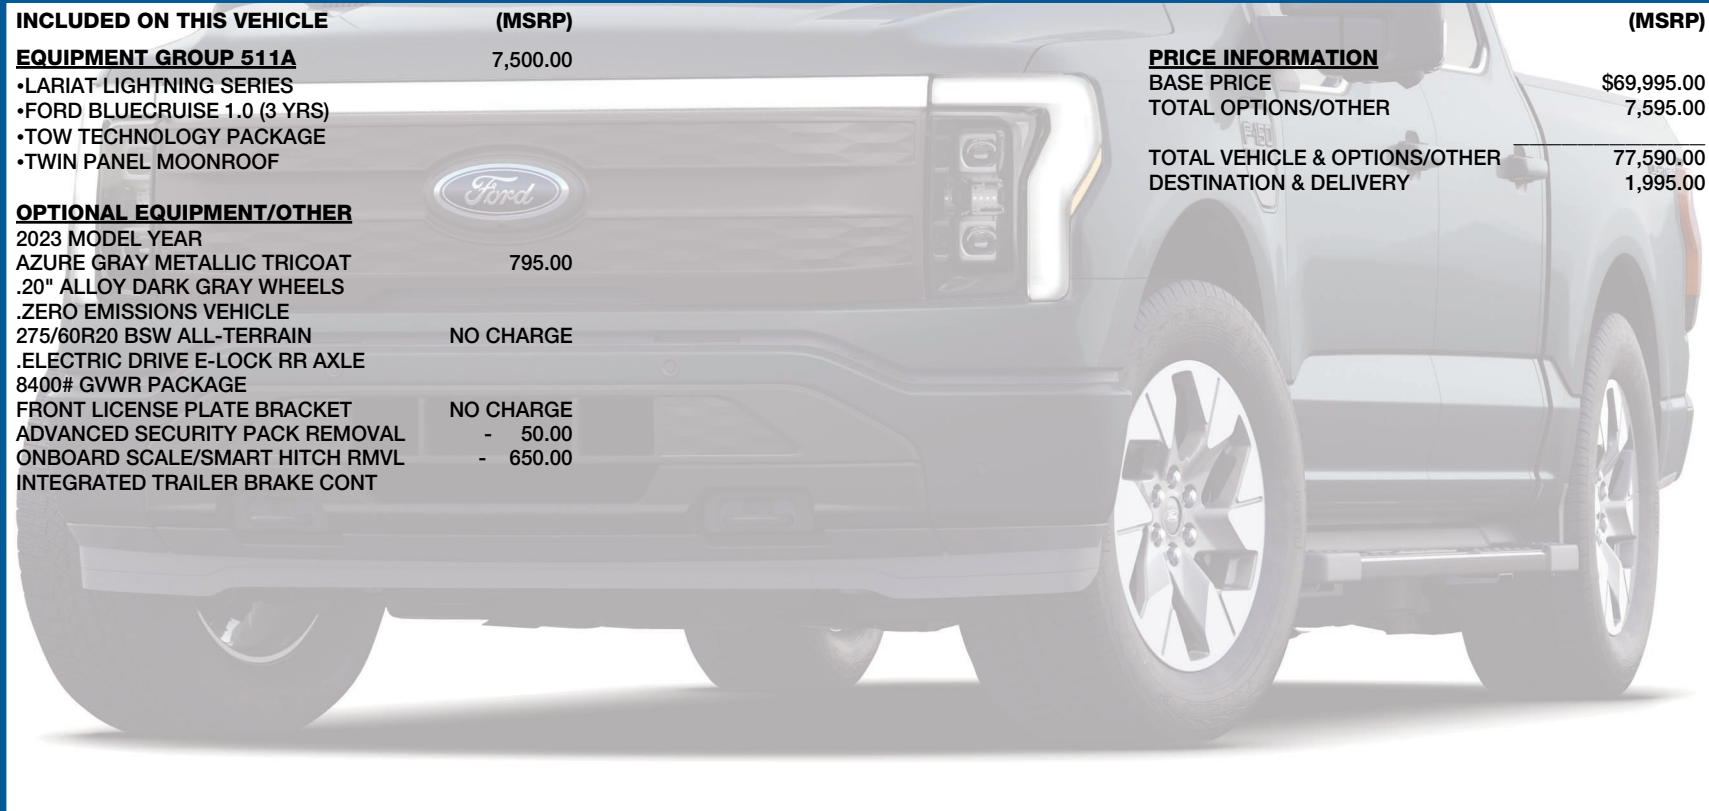

SAFETY/SECURITY

- ADVANCED SECURITY PACK
- AIRBAGS - FRONT SEAT MOUNTED SIDE IMPACT
- AIRBAGS - SAFETY CANOPY@
- LED CTR HIGH MNT STOP LAMP
- PERIMETER ALARM
- SOS POST-CRASH ALERT SYSTM™

WARRANTY

- 3YR/36,000 BUMPER / BUMPER
- 5YR/60,000 POWERTRAIN
- 5YR/60,000 ROADSIDE ASSIST
- 5YR/60,000 SAFETY RESTRAINT SYS
- 8YR/100,000 ELECTRIC VEHICLE COMPONENTS

INCLUDED ON THIS VEHICLE

(MSRP)

EQUIPMENT GROUP 511A

7,500.00

- LARIAT LIGHTNING SERIES
- FORD BLUECRUISE 1.0 (3 YRS)
- TOW TECHNOLOGY PACKAGE
- TWIN PANEL MOONROOF

PRICE INFORMATION

BASE PRICE	$69,995.00
TOTAL OPTIONS/OTHER	7,595.00
TOTAL VEHICLE & OPTIONS/OTHER	77,590.00
DESTINATION & DELIVERY	1,995.00

OPTIONAL EQUIPMENT/OTHER

2023 MODEL YEAR	
AZURE GRAY METALLIC TRICOAT	795.00
.20" ALLOY DARK GRAY WHEELS	
.ZERO EMISSIONS VEHICLE	
275/60R20 BSW ALL-TERRAIN	NO CHARGE
.ELECTRIC DRIVE E-LOCK RR AXLE	
8400# GVWR PACKAGE	
FRONT LICENSE PLATE BRACKET	NO CHARGE
ADVANCED SECURITY PACK REMOVAL	- 50.00
ONBOARD SCALE/SMART HITCH RMVL	- 650.00
INTEGRATED TRAILER BRAKE CONT	

EPA DOT

Fuel Economy and Environment

Electric Vehicle

Fuel Economy

70 MPGe
combined city/hwy

Standard Pickup Trucks range from 12 to 70 MPGe. The best vehicle rates 132 MPGe.

You save $3,000
in fuel costs over 5 years compared to the average new vehicle.

78 city
63 highway
48 kW-hrs per 100 miles

Driving Range

Charge Time: **10.1** hours (240V)

Annual fuel cost
$1,000